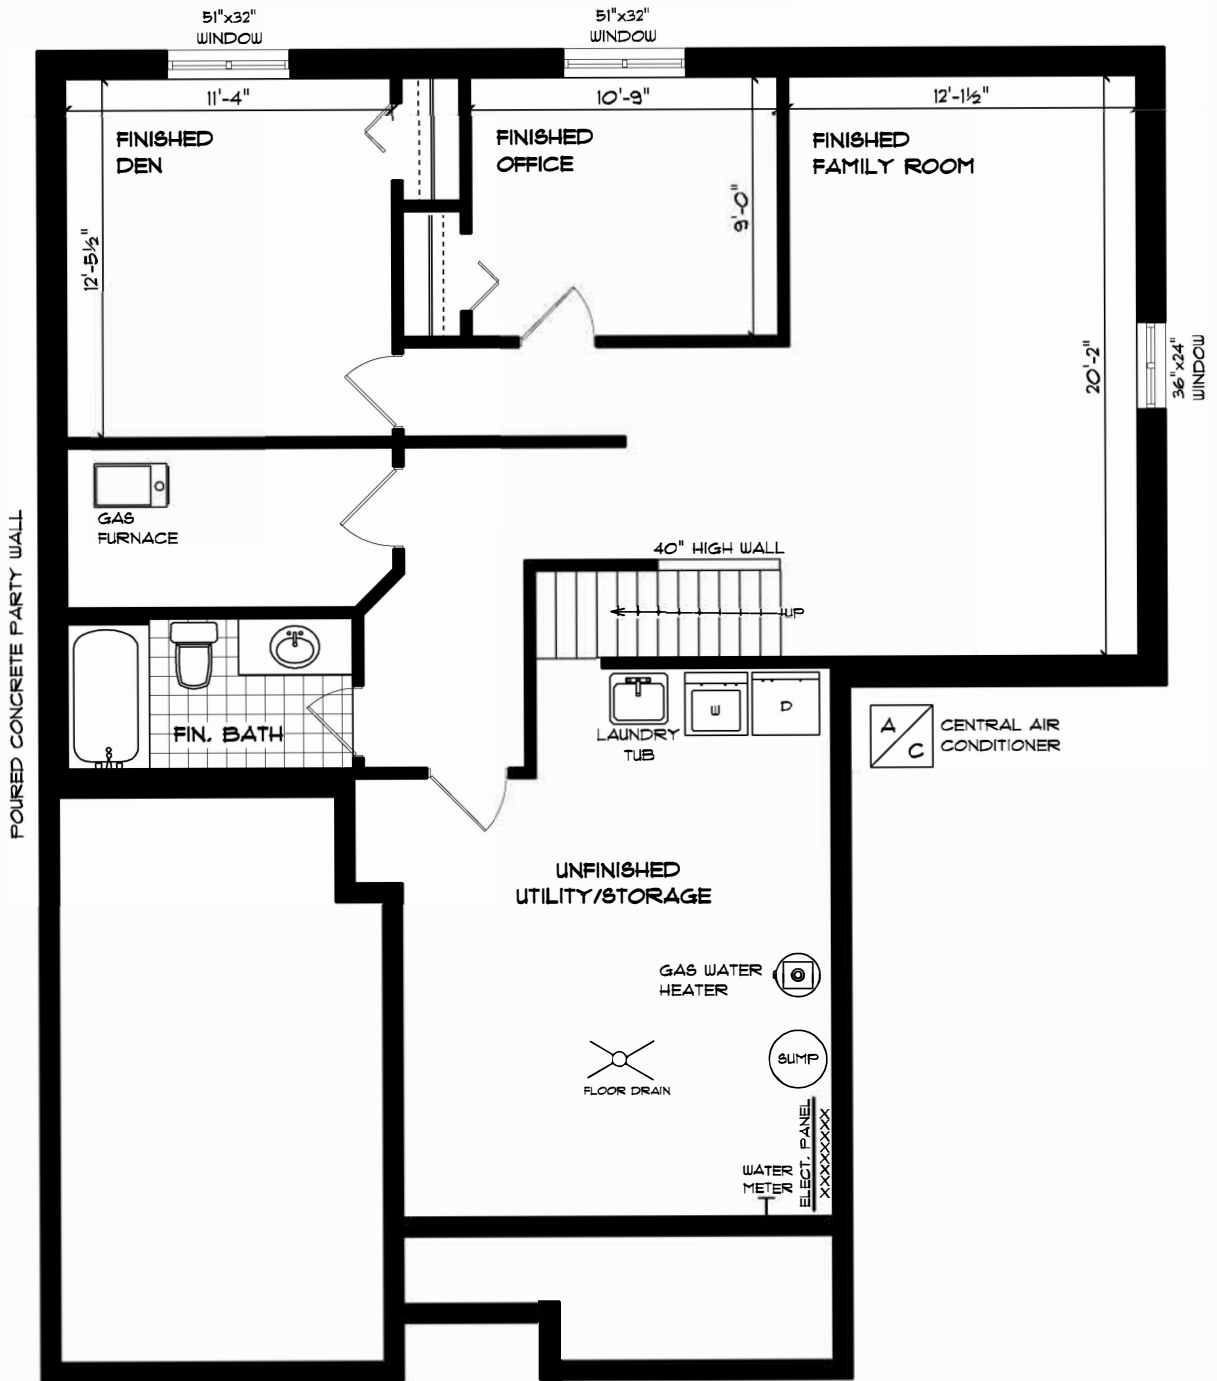

14 Cardinal Court, St. Thomas
1986 Total Sq. Ft.
(4 Bedrooms, 3 Bathrooms)

HAYHOE
—• DESIGN GROUP •—
Henderson Biltmore Inc.
CREATED MAR. 2011
E.40.E

14 Cardinal Court, St. Thomas
 Lower Level - 758 Sq. Ft. Finished

HAYHOE
 DESIGN GROUP
 Henderson Baltimore Inc.
 CREATED MAR. 2011
 E.A.O.E.

14 Cardinal Court, St. Thomas
Main Floor - 1228 Sq. Ft.