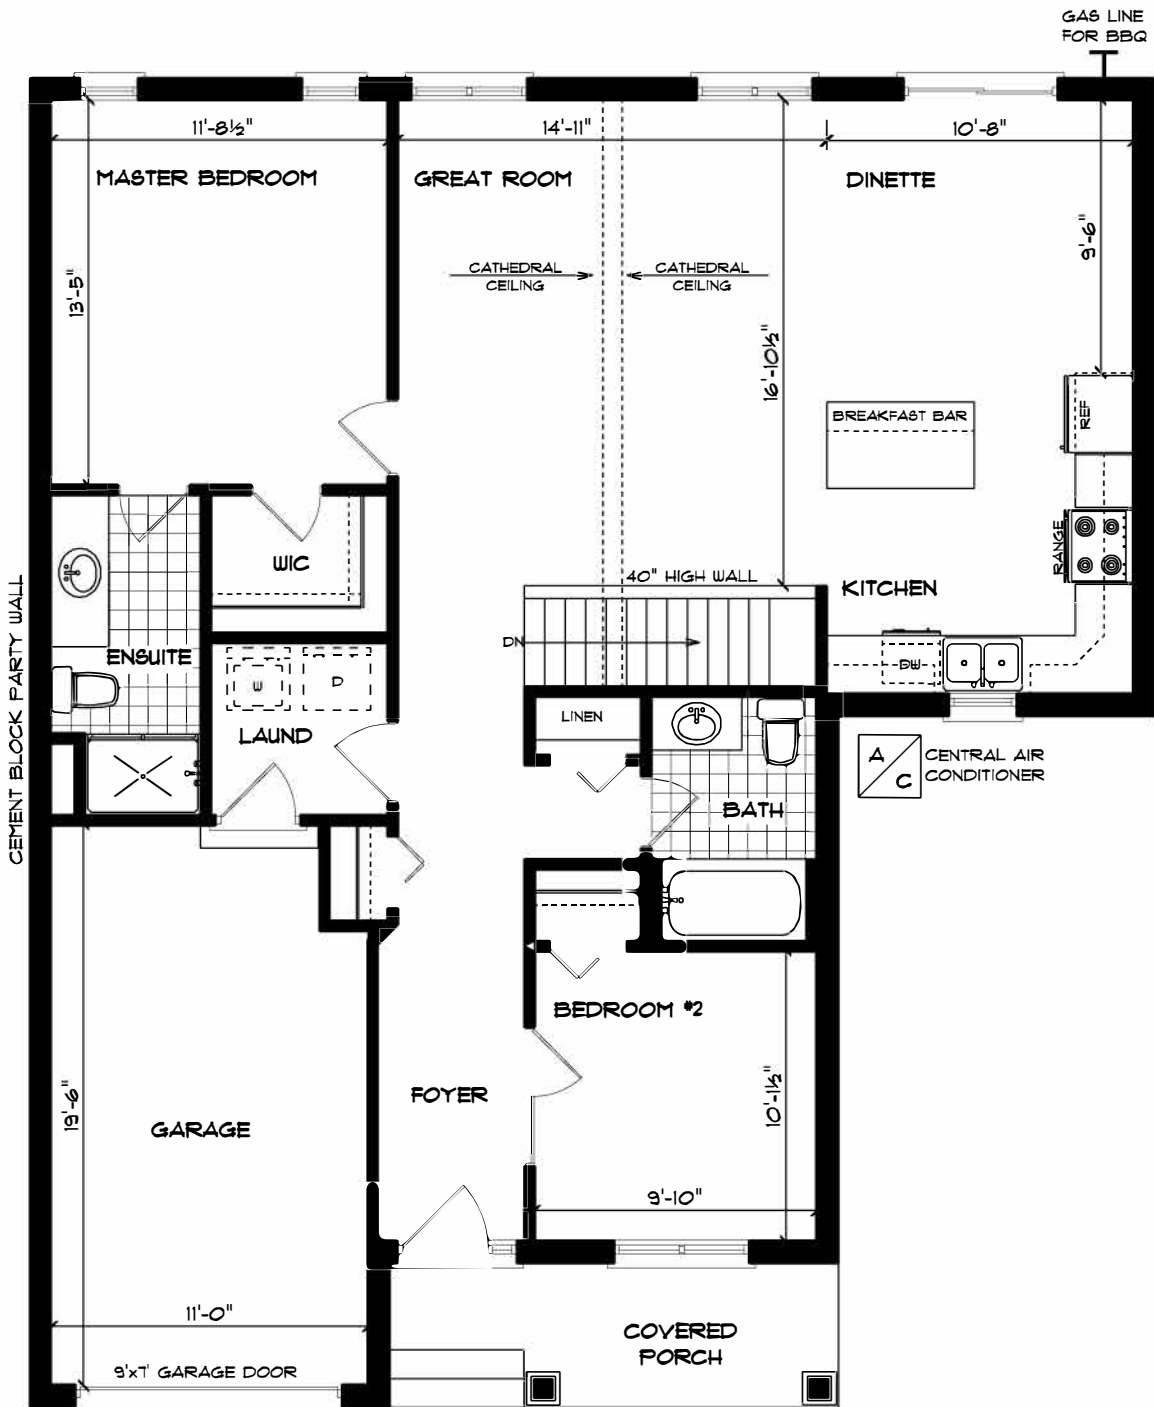

14 Cardinal Court, St. Thomas
1986 Total Sq. Ft.
(4 Bedrooms, 3 Bathrooms)

HAYHOE
—• DESIGN GROUP •—
Henderson Biltmore Inc.
CREATED MAR. 2011
E.40.E

14 Cardinal Court, St. Thomas
 Lower Level - 758 Sq. Ft. Finished

HAYHOE
 DESIGN GROUP
 Henderson Baltimore Inc.
 CREATED MAR. 2011
 E.A.O.E.

14 Cardinal Court, St. Thomas
Main Floor - 1228 Sq. Ft.