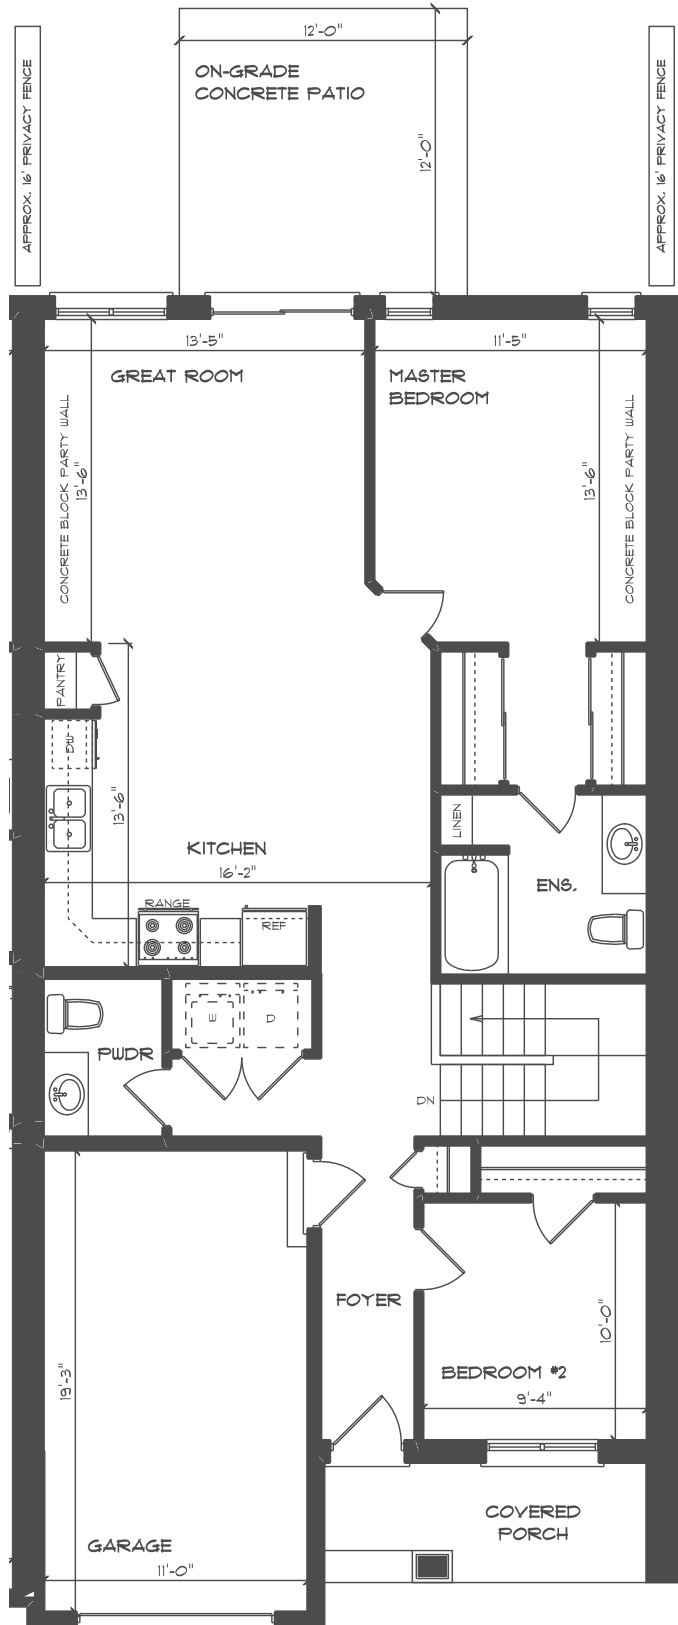

CONTEMPORARY TOWN
#21 ARBOR TRAIL, ST. THOMAS

FRONT ELEVATION
APPROX. 1,681 TOTAL SQ. FT.

E. & O.E. JANUARY 2017

CONTEMPORARY TOWN
 #21 ARBOR TRAIL, ST. THOMAS

LOWER LEVEL PLAN
 555 SQ. FT.

E. & O.E. JANUARY 2017

CONTEMPORARY TOWN
 #21 ARBOR TRAIL, ST. THOMAS

MAIN FLOOR PLAN
 APPROX. 1,132 SQ. FT.

E. & O.E. JANUARY 2017