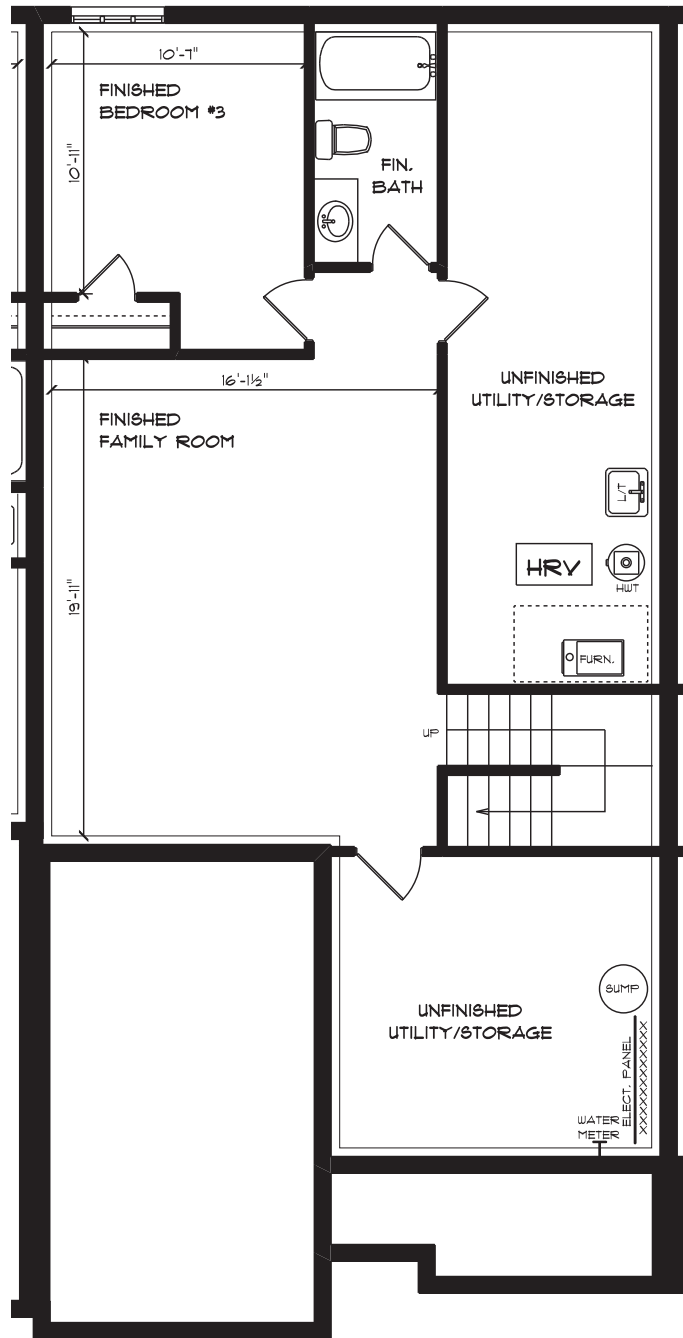

CONTEMPORARY TOWN
#21 ARBOR TRAIL, ST. THOMAS

FRONT ELEVATION
APPROX. 1,681 TOTAL SQ. FT.

E. & O.E. JANUARY 2017

CONTEMPORARY TOWN
 #21 ARBOR TRAIL, ST. THOMAS

LOWER LEVEL PLAN
 555 SQ. FT.

E. & O.E. JANUARY 2017

CONTEMPORARY TOWN
 #21 ARBOR TRAIL, ST. THOMAS

MAIN FLOOR PLAN
 APPROX. 1,132 SQ. FT.

E. & O.E. JANUARY 2017