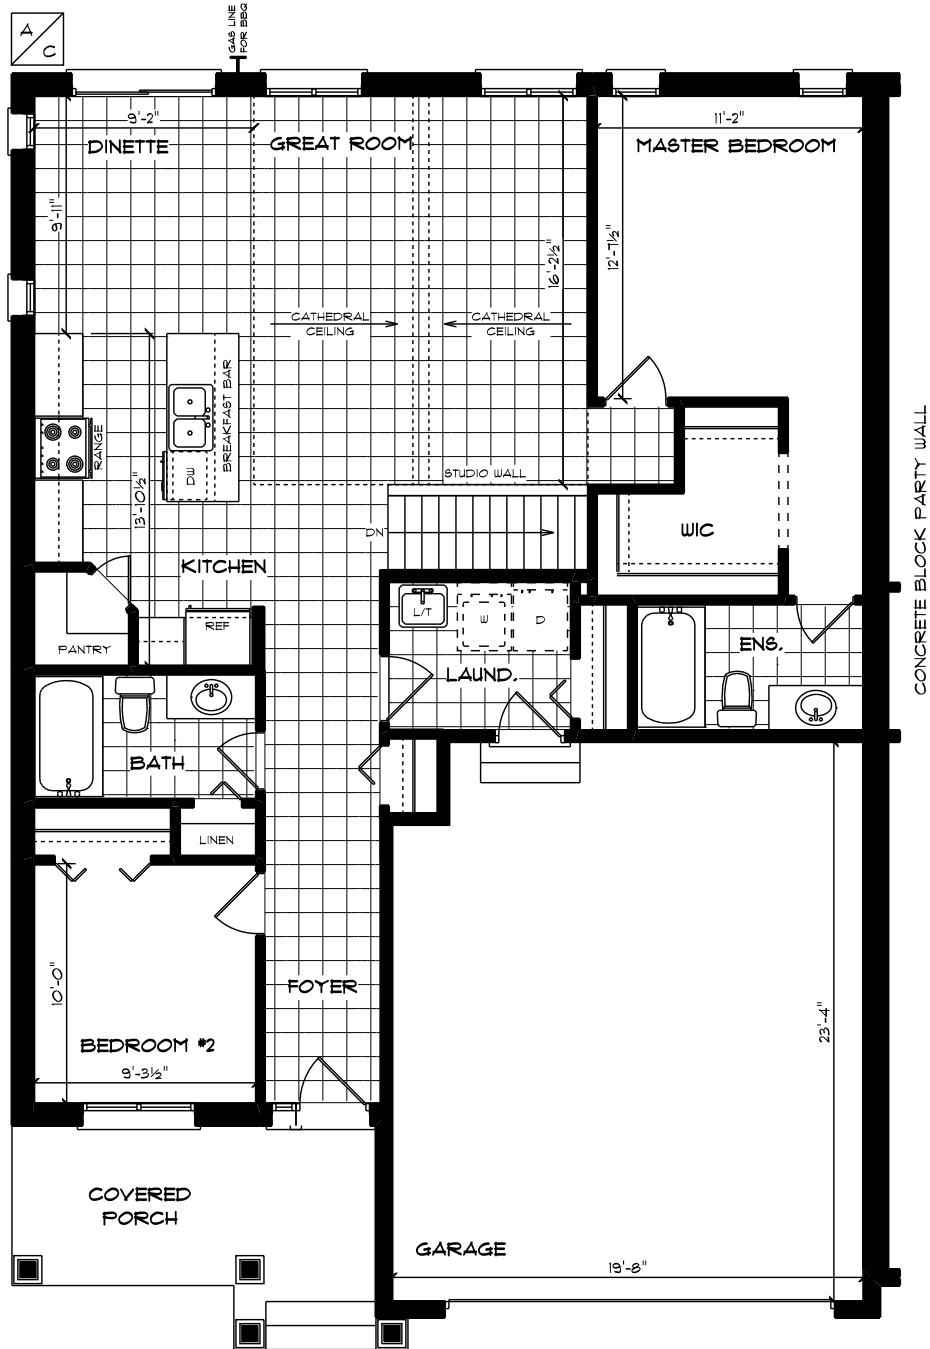

LOT 60A  
MUN. #5 HAMPSTEAD COURT  
FRONT ELEVATION - 1,986 TOTAL SQ. FT.  
(2 +2 BEDROOM, 3 BATHROOM)

**HAYHOE™**  
**—HOMES—**  
CREATED MARCH 2013  
E.A.O.E.

LOT 60A  
 MUN. #5 HAMPSTEAD COURT  
 LOWER LEVEL - 121 SQ. FT.

**HAYHOE™**  
**-HOMES-**  
 CREATED MARCH 2013  
 E40.E

LOT 60A  
 MUN. #5 HAMPSTEAD COURT  
 MAIN FLOOR - 1265 TOTAL SQ. FT.

**HAYHOE**  
**HOMES**  
 CREATED MARCH 2013  
 E.40.E.