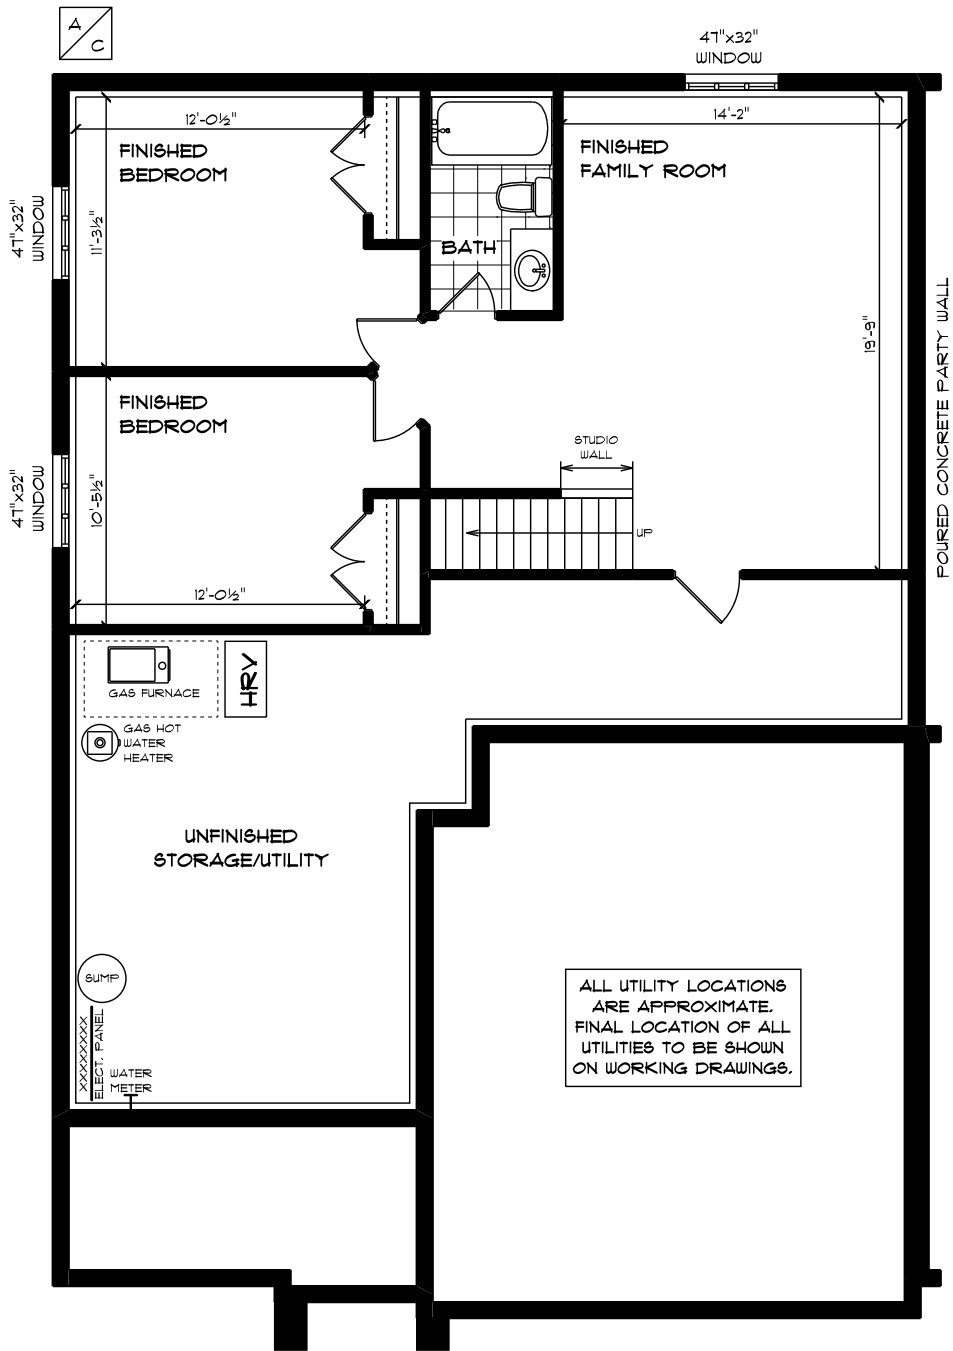

LOT 60A  
MUN. #5 HAMPSTEAD COURT  
FRONT ELEVATION - 1,986 TOTAL SQ. FT.  
(2 +2 BEDROOM, 3 BATHROOM)

**HAYHOE™**  
**—HOMES—**  
CREATED MARCH 2013  
E.A.O.E.

LOT 60A  
 MUN. #5 HAMPSTEAD COURT  
 LOWER LEVEL - 121 SQ. FT.

**HAYHOE™**  
**-HOMES-**  
 CREATED MARCH 2013  
 E40.E

LOT 60A  
 MUN. #5 HAMPSTEAD COURT  
 MAIN FLOOR - 1265 TOTAL SQ. FT.

**HAYHOE**  
**HOMES**  
 CREATED MARCH 2013  
 E.40.E.