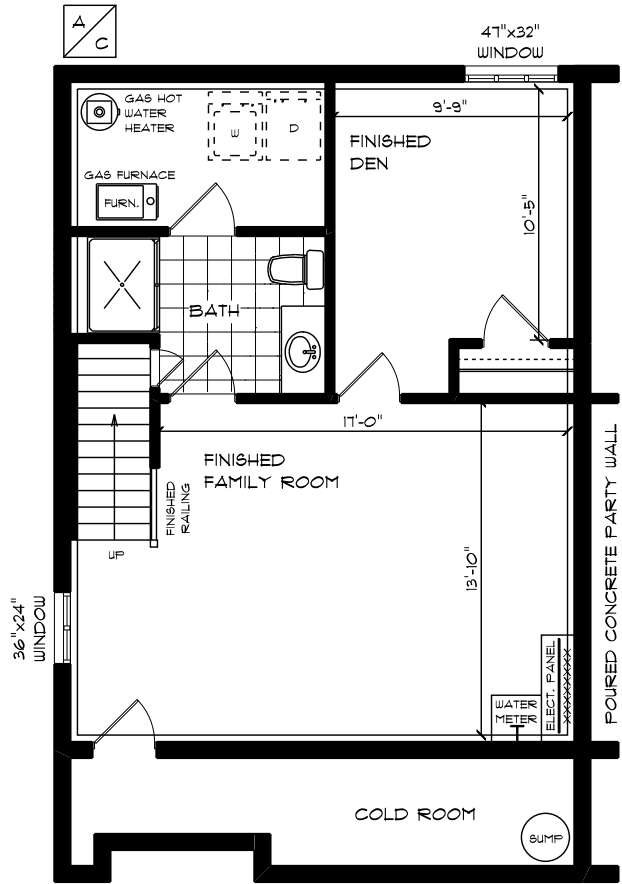

LOT 54A  
MUN. #7 CARDINAL COURT  
FRONT ELEVATION - 1,134 TOTAL SQ. FT.  
(3 BEDROOM, 2.5 BATHROOM, PLUS DEN)

**HAYHOE™**  
**—HOMES—**  
CREATED NOVEMBER 2012  
E.40.E.

LOT 54A  
 MUN. #7 CARDINAL COURT  
 LOWER LEVEL - 485 SQ. FT.

**HAYHOE™**  
**HOMES**  
 CREATED NOVEMBER 2012  
 E.I.O.E.

LOT 54A  
MUN. #7 CARDINAL COURT  
MAIN FLOOR - 634 SQ. FT.

**HAYHOE™**  
**HOMES**  
CREATED NOVEMBER 2012  
E.40.E.

LOT 54A  
 MUN. #7 CARDINAL COURT  
 SECOND FLOOR - 616 SQ. FT.