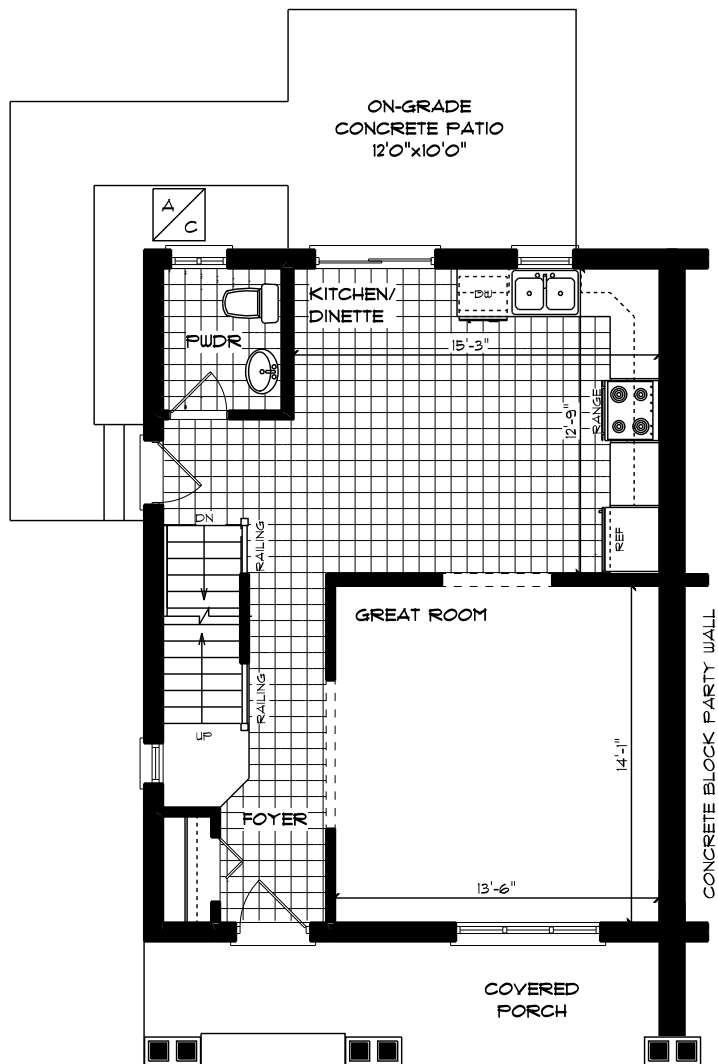

LOT 54A  
MUN. #7 CARDINAL COURT  
FRONT ELEVATION - 1,134 TOTAL SQ. FT.  
(3 BEDROOM, 2.5 BATHROOM, PLUS DEN)

**HAYHOE™**  
**—HOMES—**  
CREATED NOVEMBER 2012  
E.40.E.

LOT 54A  
 MUN. #7 CARDINAL COURT  
 LOWER LEVEL - 485 SQ. FT.

**HAYHOE™**  
**HOMES**  
 CREATED NOVEMBER 2012  
 E.I.O.E.

LOT 54A  
MUN. #7 CARDINAL COURT  
MAIN FLOOR - 634 SQ. FT.

**HAYHOE™**  
**HOMES**  
CREATED NOVEMBER 2012  
E.40.E.

LOT 54A  
 MUN. #7 CARDINAL COURT  
 SECOND FLOOR - 616 SQ. FT.