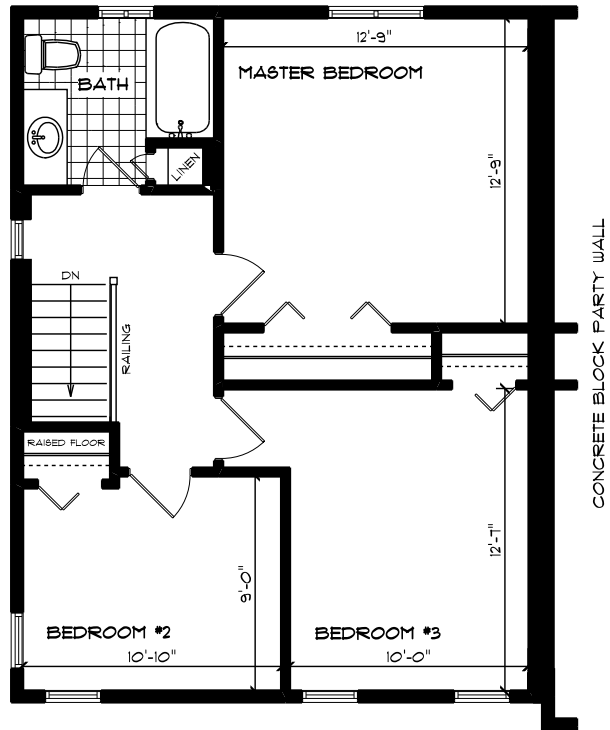

LOT 54A  
MUN. #7 CARDINAL COURT  
FRONT ELEVATION - 1,134 TOTAL SQ. FT.  
(3 BEDROOM, 2.5 BATHROOM, PLUS DEN)

**HAYHOE™**  
**—HOMES—**  
CREATED NOVEMBER 2012  
E.40.E.

LOT 54A  
 MUN. #7 CARDINAL COURT  
 LOWER LEVEL - 485 SQ. FT.

**HAYHOE™**  
**HOMES**  
 CREATED NOVEMBER 2012  
 E.I.O.E.

LOT 54A  
MUN. #7 CARDINAL COURT  
MAIN FLOOR - 634 SQ. FT.

**HAYHOE™**  
**HOMES**  
CREATED NOVEMBER 2012  
E.40.E.

LOT 54A  
 MUN. #7 CARDINAL COURT  
 SECOND FLOOR - 616 SQ. FT.