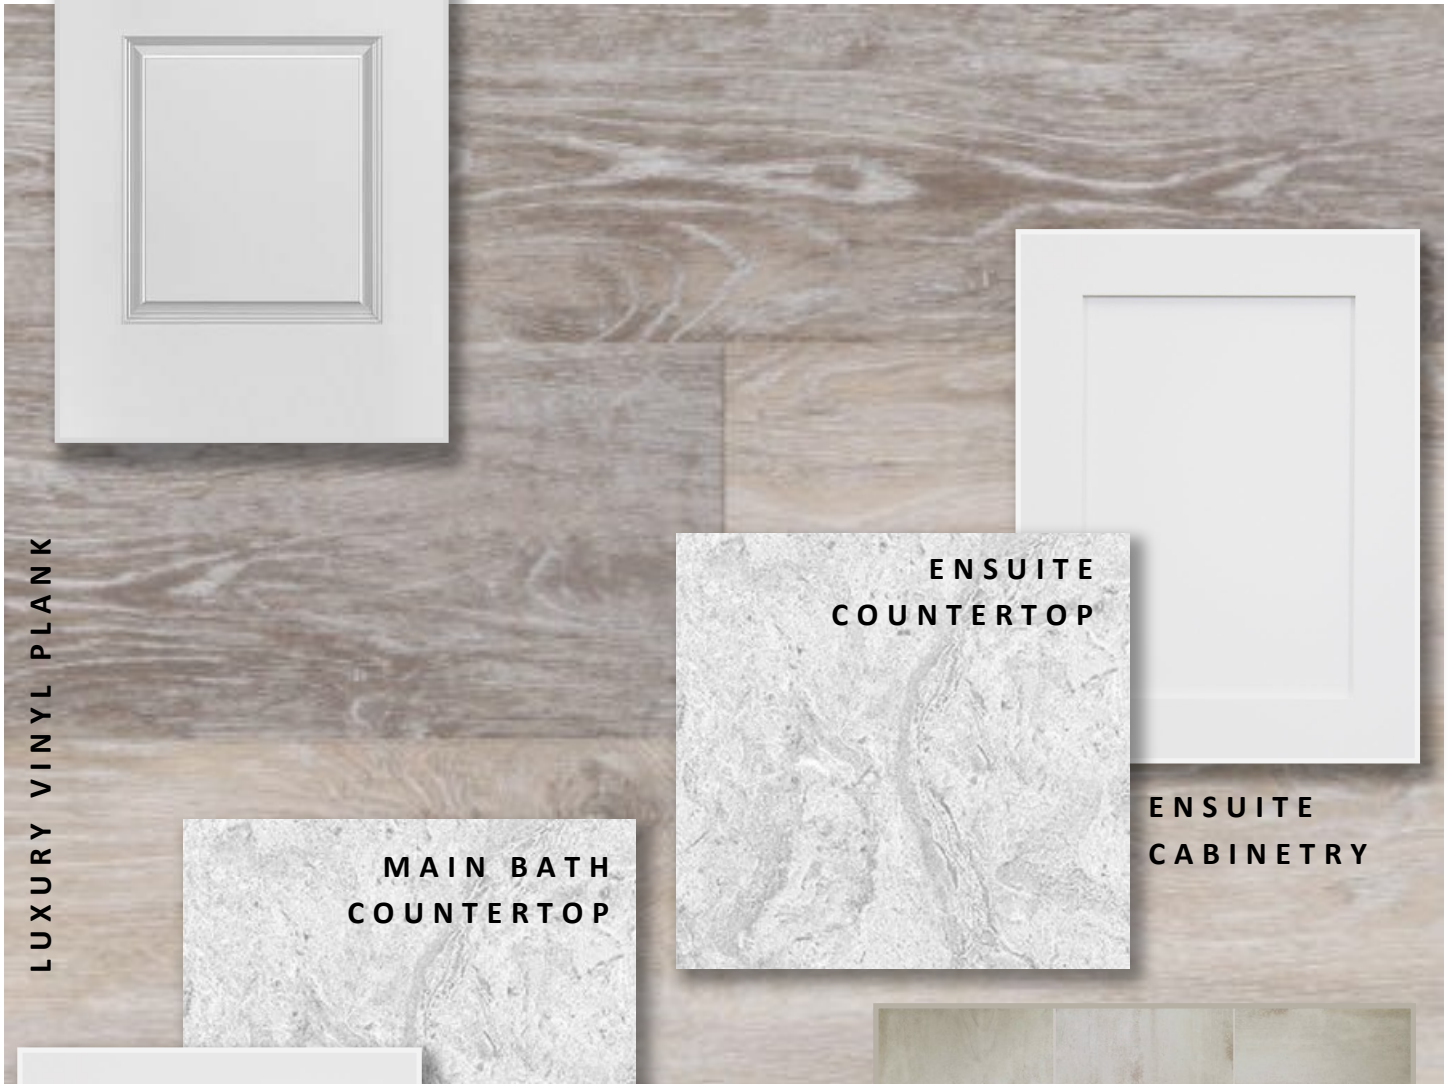

## 61 Canary St

INTERIOR DOOR STYLE

CARPET

LUXURY VINYL PLANK

MAIN BATH  
COUNTERTOP

ENSUITE  
COUNTERTOP

ENSUITE  
CABINETRY

MAIN BATH  
CABINETRY