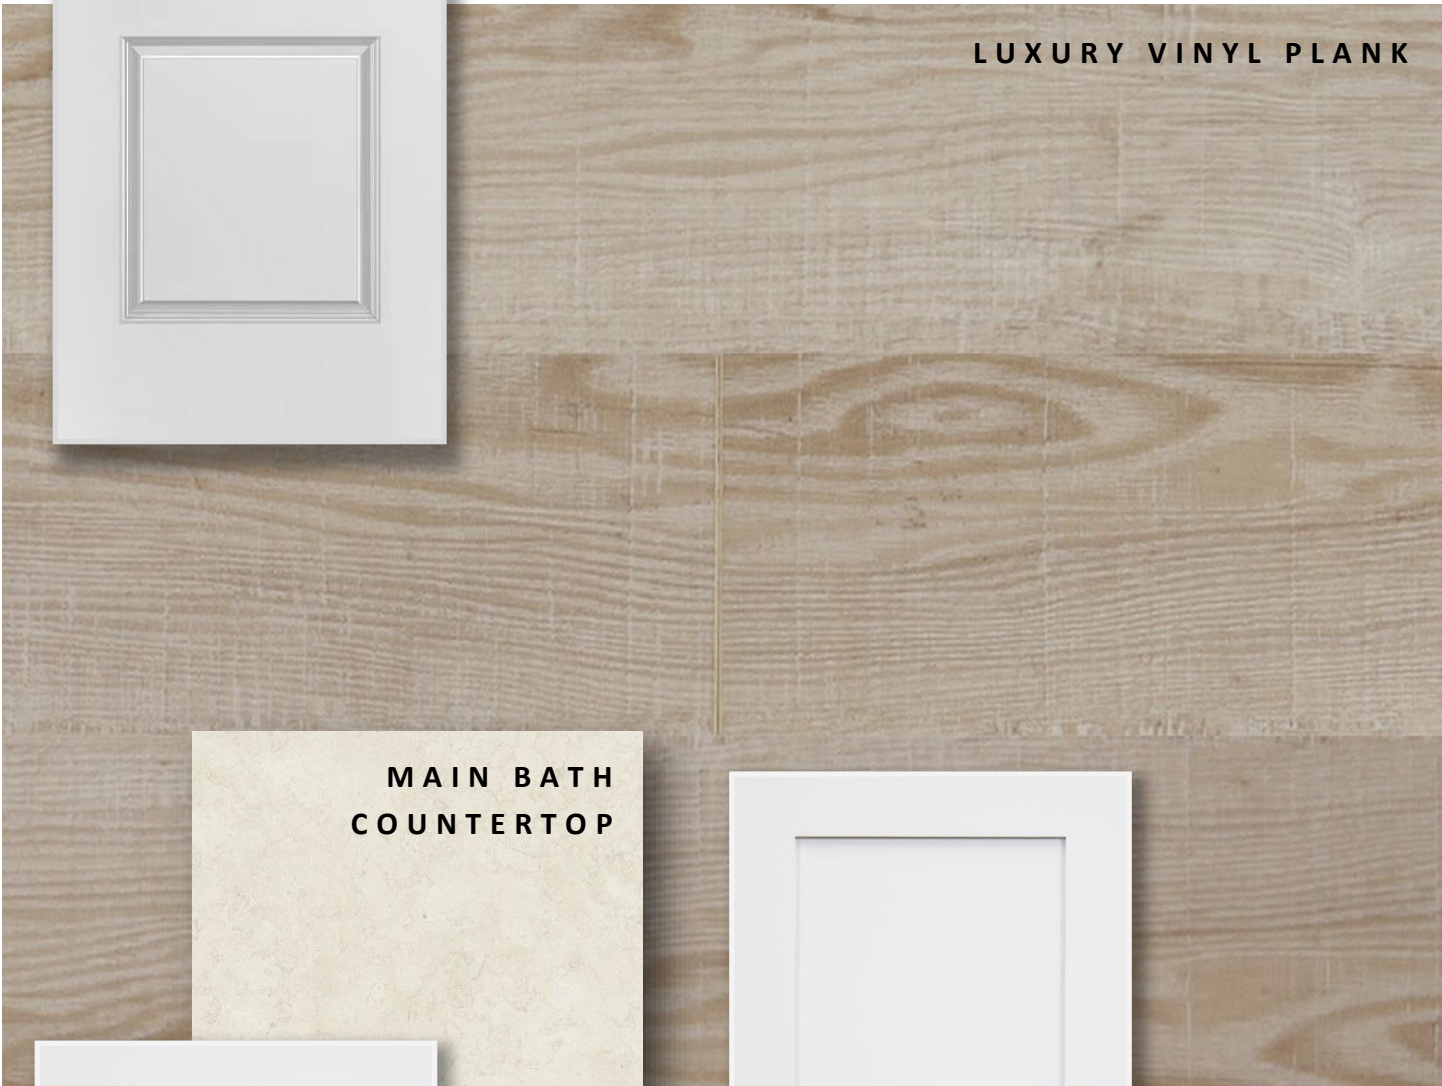

CREATED DECEMBER 18, 2023

INTERIOR FINISHES

55 Canary Street

INTERIOR DOOR STYLE

CARPET

LUXURY VINYL PLANK

MAIN BATH
COUNTERTOP

ENSUITE
CABINETY

ENSUITE
COUNTERTOP

MAIN BATH
CABINETY

HAYHOE™
—HOMES—