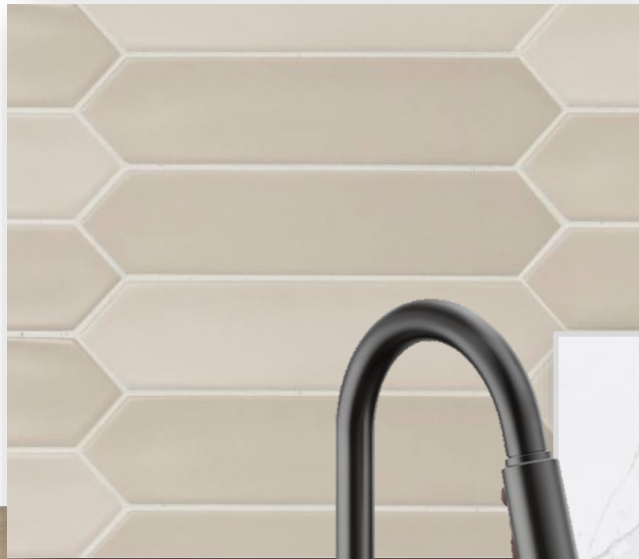

INTERIOR FINISHES

41 Lark Street

KITCHEN BACKSPLASH

KITCHEN PERIMETER
COUNTERTOPS

KITCHEN ISLAND
COUNTERTOPS

PAINT
COLOUR

HARDWOOD

MAIN
FLOOR TILE

HAYHOE™
HOMES

KITCHEN
CABINETRY

INTERIOR FINISHES

41 Lark Street

INTERIOR DOOR STYLE

CARPET

ENSUITE TUB SURROUND

MAIN BATH COUNTERTOPS