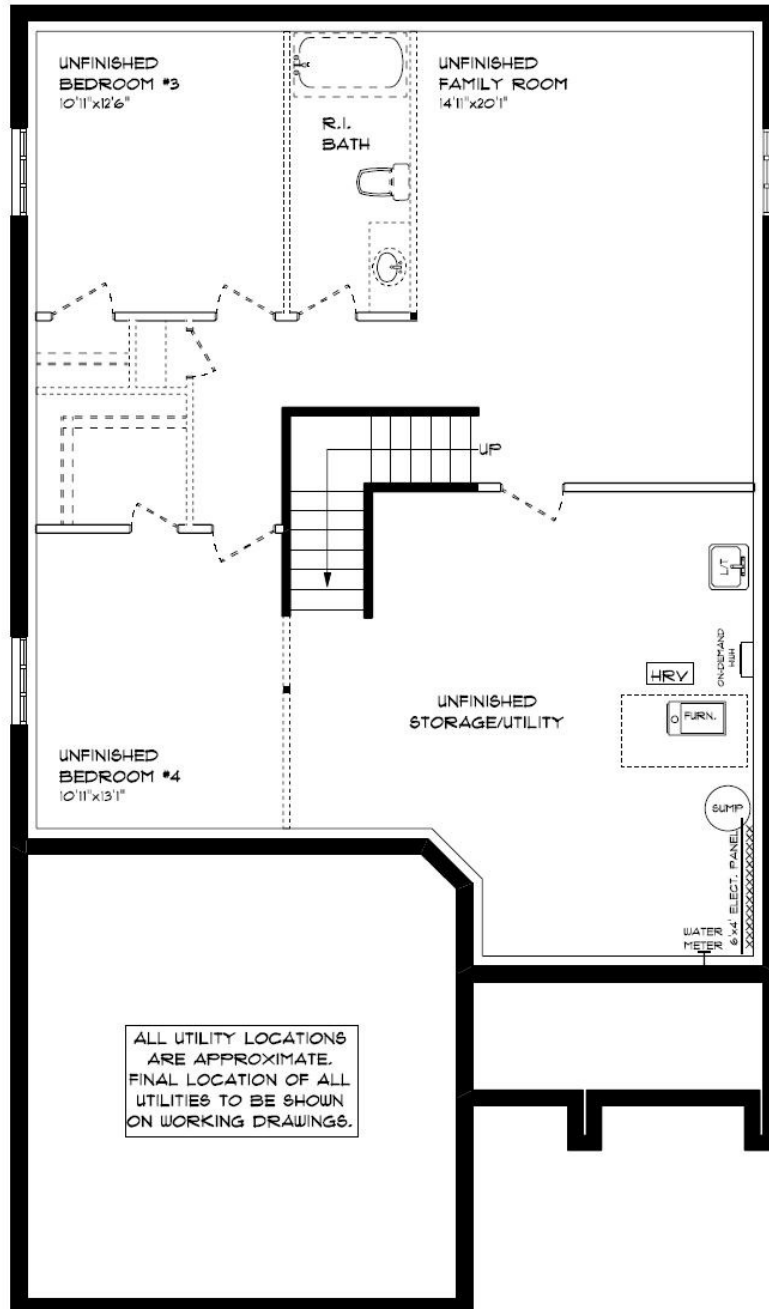

BASEMENT

11 BERARDI CRES., MOUNT ELGIN

BASEMENT:
UNFINISHED

AIR CONDITIONING
GAS FURNACE WITH HRV
HUMIDIFIER
NEW HOME WARRANTY

HAYHOE^{TM}
HOMES