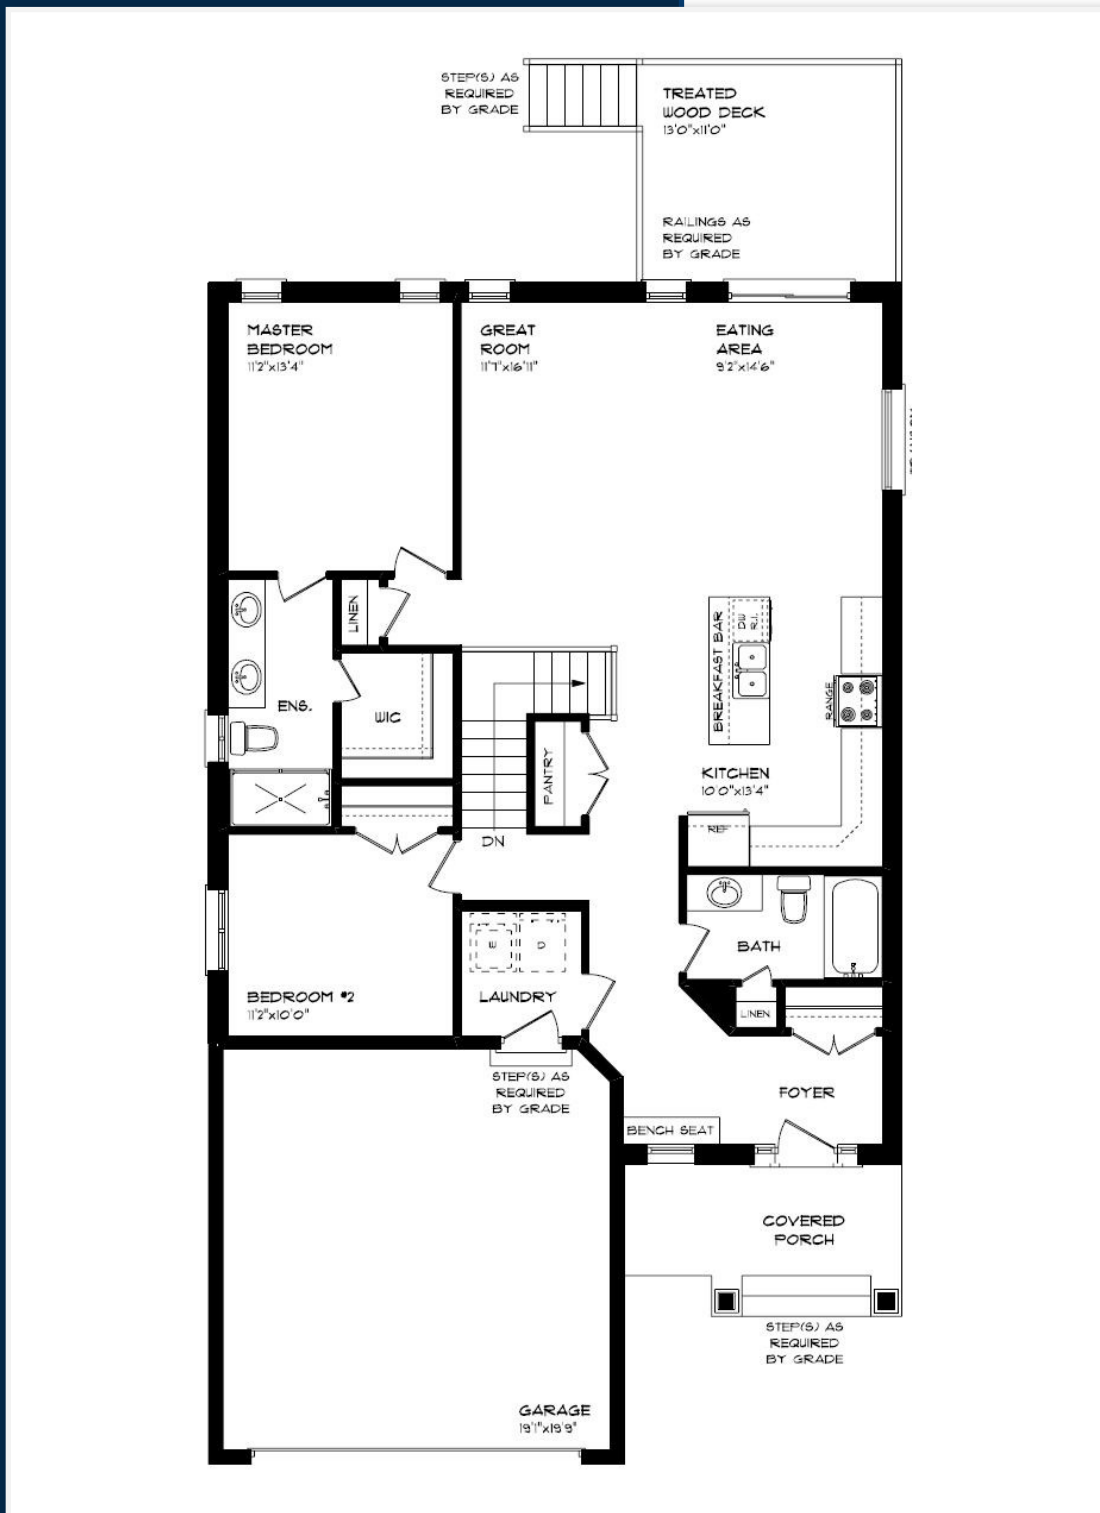

# MAIN FLOOR

11 BERARDI CRES., MOUNT ELGIN

- MAIN FLOOR LAUNDRY
- CUSTOM CABINETS & HOOD
- VINYL PLANK FLOORING
- CARPET FLOORING
- QUARTZ COUNTERTOPS
- KITCHEN BACKSPLASH

MAIN FLOOR:  
APPROX 1361 SQFT

**HAYHOE**<sup>TM</sup>  
— HOMES —