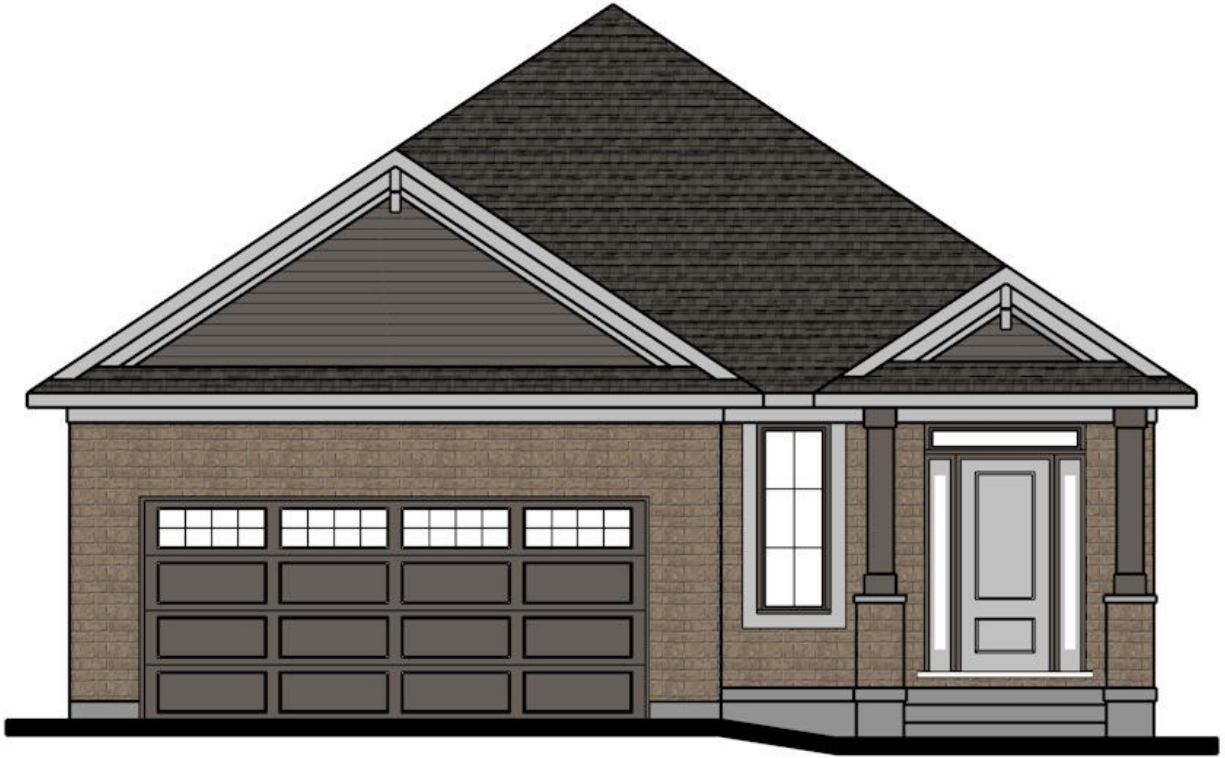

# INVENTORY HOME

### THE DETAILS

PRICE	\$ 699,995
CLOSING DATE	APRIL 17, 2025
LOT NUMBER	10
BEDROOMS	2
BATHS	2
SQFT	1361
GARAGE	2
MODEL	TRENTWOOD

**HAYHOE™**  
—HOMES—

**SALES PROFESSIONAL**

JANELL HEYERMAN

519.842.2435

Janell.heyerman@hayhoehomes.com