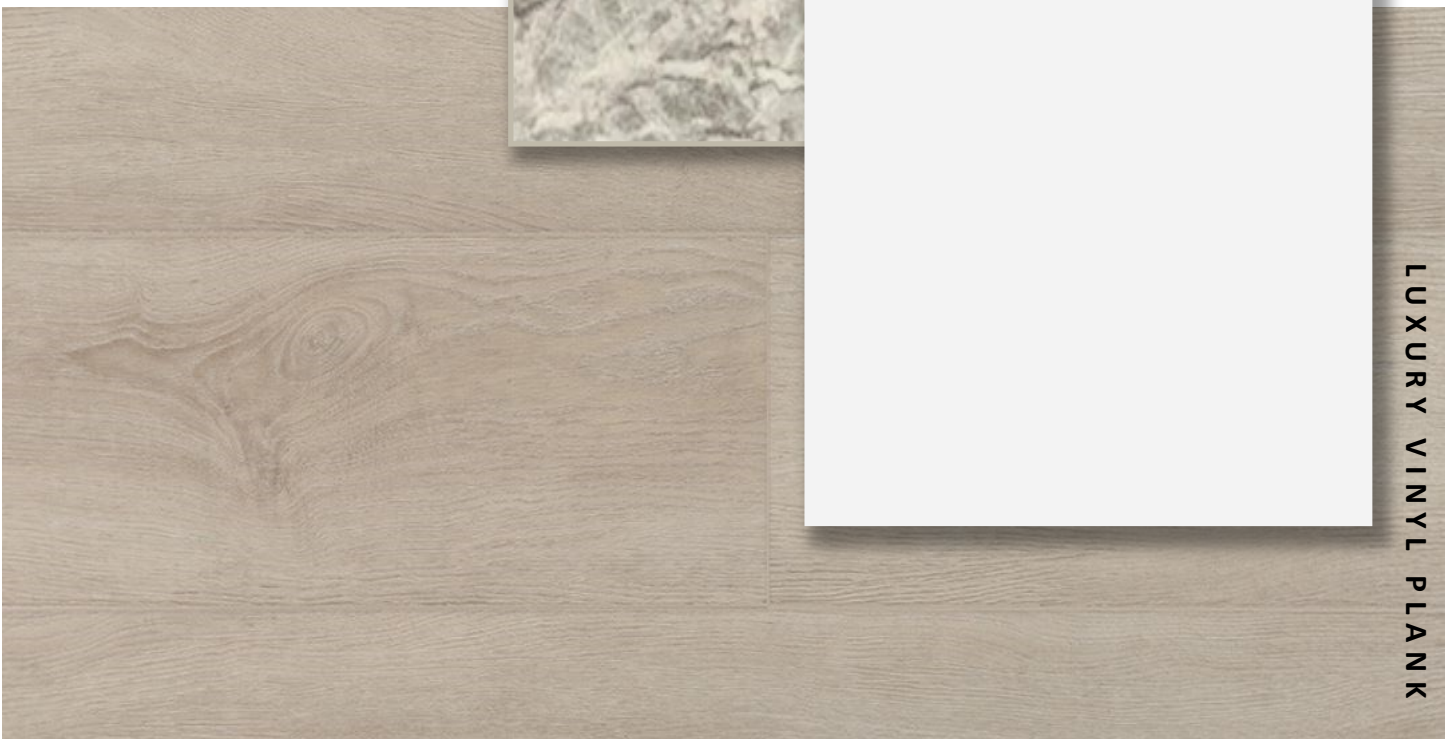

INTERIOR FINISHES

59 BRAUN AVE

INTERIOR DOOR STYLE

CARPET

BATHROOM
COUNTERTOP

BATHROOM
CABINERY

LUXURY VINYL PLANK

PRICE, PRODUCTS, COLOURS & FEATURES ARE SUBJECT TO CHANGE WITHOUT NOTICE.
COLOURS SHOWN MAY VARY FROM INSTALLED MATERIALS. E & O.E