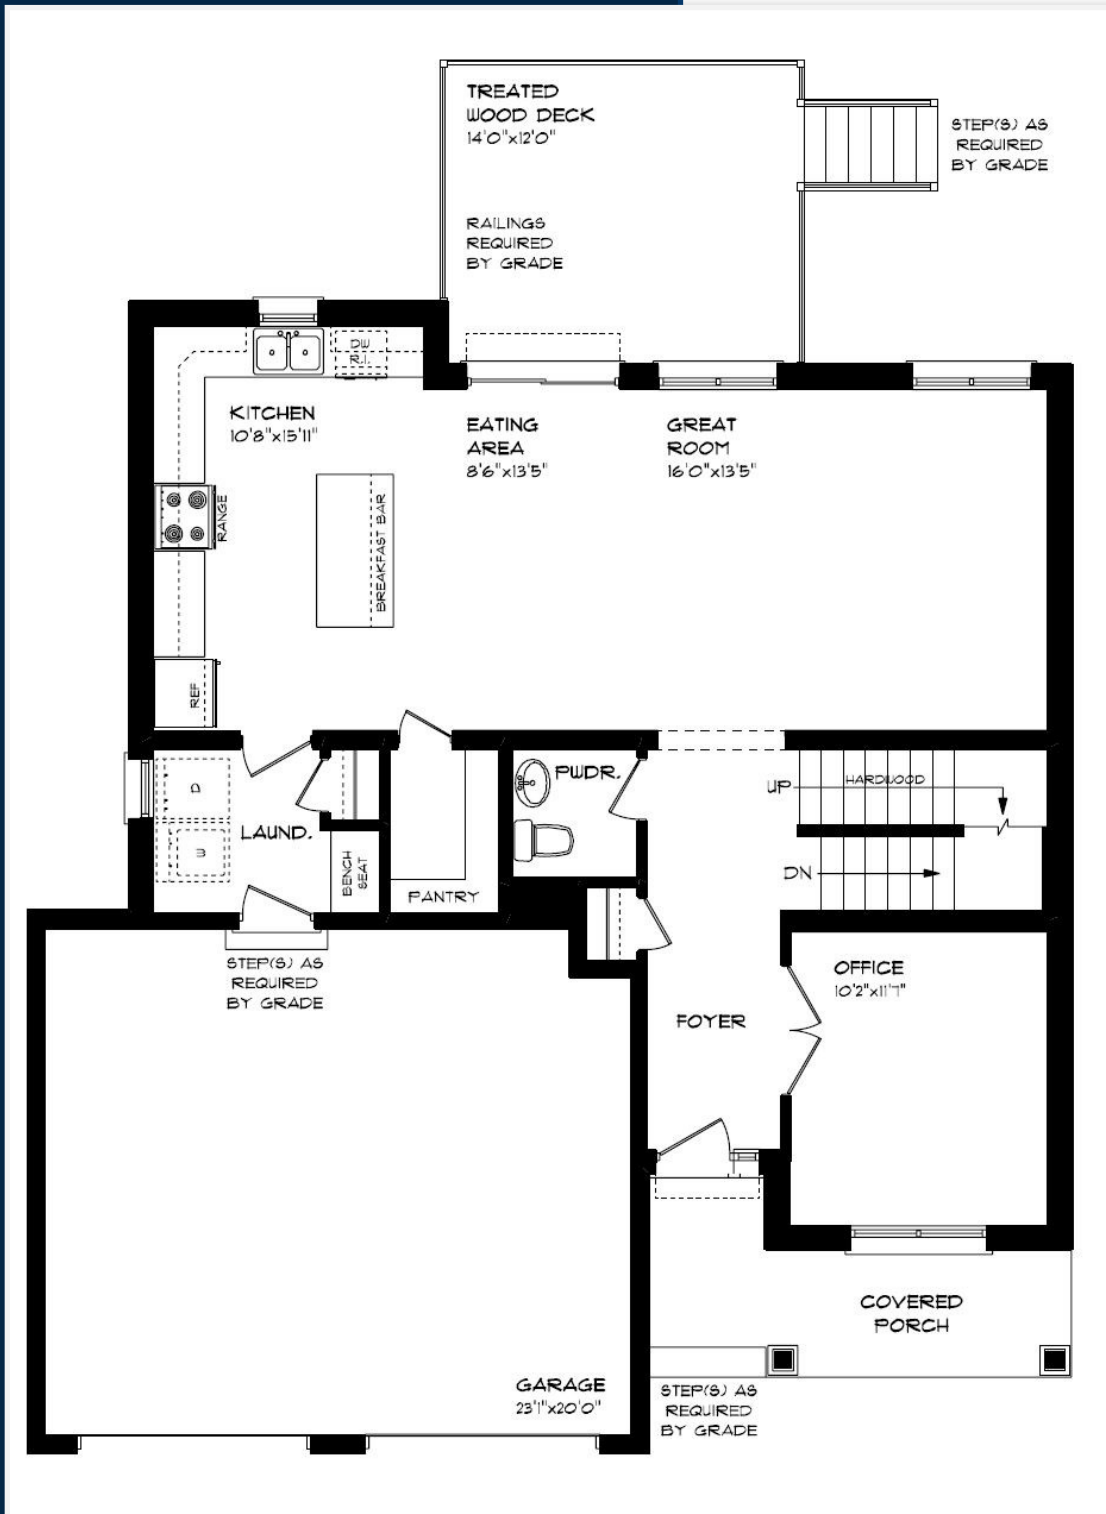

- KEYLESS ENTRY
- TREATED WOOD DECK
- BBQ GAS LINE
- ASPHALT DRIVEWAY
- WALKING TRAILS

HAYHOE™
HOMES

MOUNT ELGIN

MEADOW
LANDS

MAIN FLOOR

13 BERARDI CRES., MOUNT ELGIN

- MAIN FLOOR LAUNDRY
- HARDWOOD STAIRS
- CUSTOM CABINETS & HOOD
- HARDWOOD FLOORING
- TILE FLOORING
- QUARTZ COUNTERTOPS
- KITCHEN BACKSPLASH

MAIN FLOOR:
APPROX 1057 SQFT

HAYHOE™
— HOMES —

SECOND FLOOR

13 BERARDI CRES., MOUNT ELGIN

LUXURY ENSUITE
SOAKER TUB
HARDWOOD STAIRS
CARPET FLOORING
TILE FLOORING
WALK-IN CLOSET

MAIN FLOOR:
APPROX 1030 SQFT