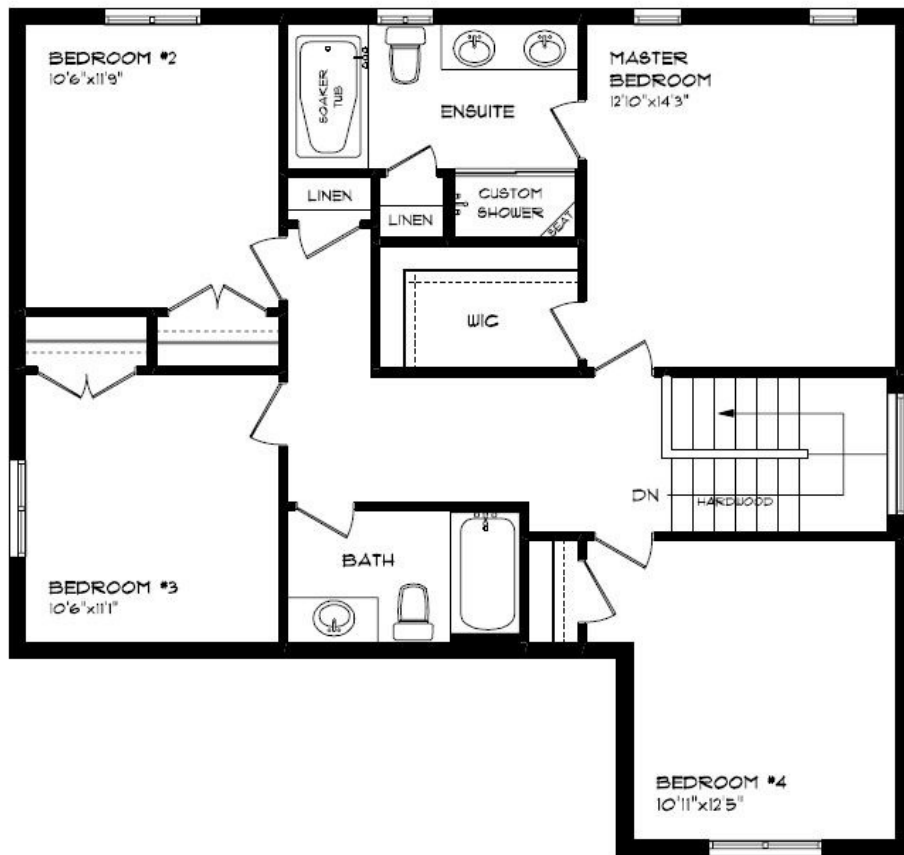

- KEYLESS ENTRY
- TREATED WOOD DECK
- BBQ GAS LINE
- ASPHALT DRIVEWAY
- WALKING TRAILS

HAYHOE™
HOMES

MOUNT ELGIN

MEADOW
LANDS

MAIN FLOOR

13 BERARDI CRES., MOUNT ELGIN

- MAIN FLOOR LAUNDRY
- HARDWOOD STAIRS
- CUSTOM CABINETS & HOOD
- HARDWOOD FLOORING
- TILE FLOORING
- QUARTZ COUNTERTOPS
- KITCHEN BACKSPLASH

MAIN FLOOR:
APPROX 1057 SQFT

HAYHOE™
— HOMES —

SECOND FLOOR

13 BERARDI CRES., MOUNT ELGIN

LUXURY ENSUITE
SOAKER TUB
HARDWOOD STAIRS
CARPET FLOORING
TILE FLOORING
WALK-IN CLOSET

MAIN FLOOR:
APPROX 1030 SQFT