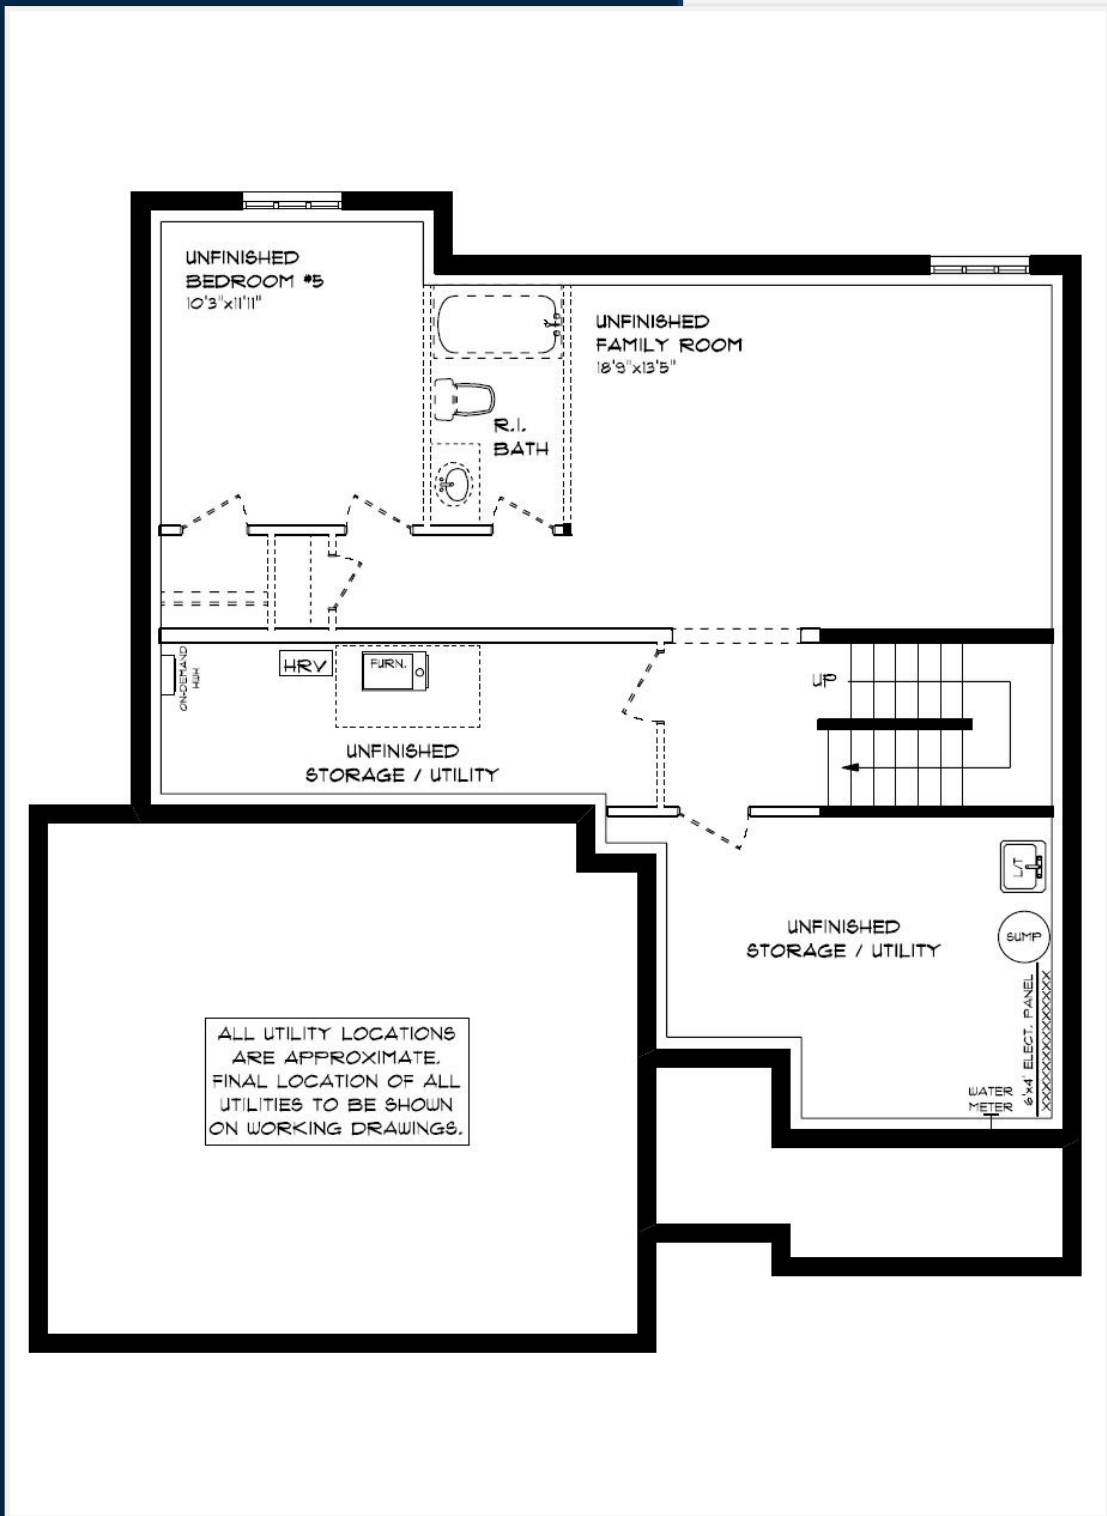

BASEMENT

13 BERARDI CRES., MOUNT ELGIN

BASEMENT:
UNFINISHED

- AIR CONDITIONING
- GAS FURNACE WITH HRV
- HUMIDIFIER
- NEW HOME WARRANTY