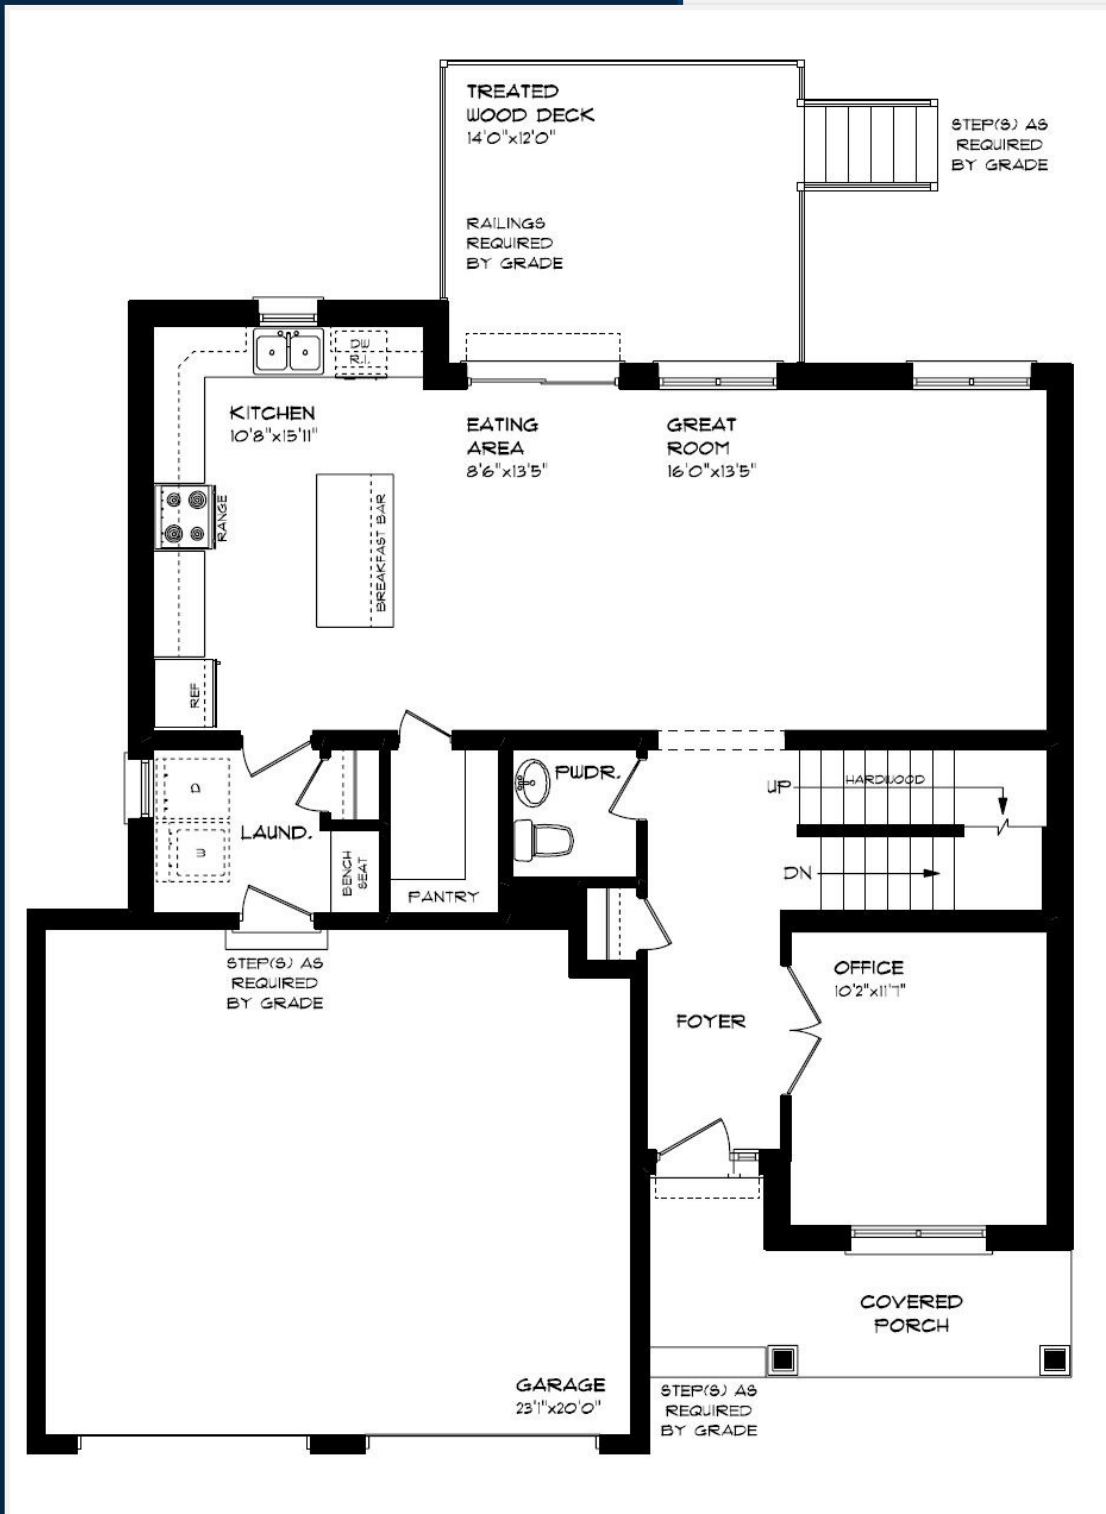

MOUNT ELGIN

**MEADOW
LANDS**

MAIN FLOOR

13 BERARDI CRES., MOUNT ELGIN

- MAIN FLOOR LAUNDRY
- HARDWOOD STAIRS
- CUSTOM CABINETS & HOOD
- HARDWOOD FLOORING
- TILE FLOORING
- QUARTZ COUNTERTOPS
- KITCHEN BACKSPLASH

MAIN FLOOR:
APPROX 1057 SQFT

HAYHOE[™]
HOMES

SECOND FLOOR

13 BERARDI CRES., MOUNT ELGIN

LUXURY ENSUITE
SOAKER TUB
HARDWOOD STAIRS
CARPET FLOORING
TILE FLOORING
WALK-IN CLOSET

MAIN FLOOR:
APPROX 1030 SQFT

HAYHOETM
— HOMES —