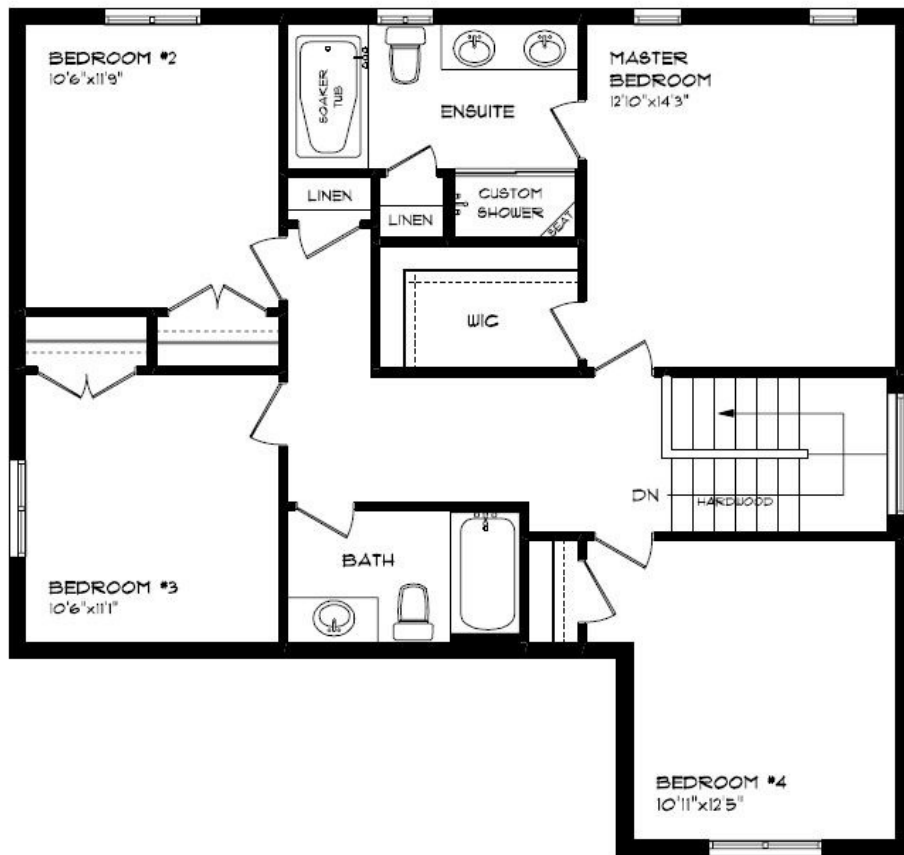

MOUNT ELGIN

**MEADOW
LANDS**

MAIN FLOOR

13 BERARDI CRES., MOUNT ELGIN

- MAIN FLOOR LAUNDRY
- HARDWOOD STAIRS
- CUSTOM CABINETS & HOOD
- HARDWOOD FLOORING
- TILE FLOORING
- QUARTZ COUNTERTOPS
- KITCHEN BACKSPLASH

MAIN FLOOR:
APPROX 1057 SQFT

HAYHOE[™]
HOMES

SECOND FLOOR

13 BERARDI CRES., MOUNT ELGIN

LUXURY ENSUITE
SOAKER TUB
HARDWOOD STAIRS
CARPET FLOORING
TILE FLOORING
WALK-IN CLOSET

MAIN FLOOR:
APPROX 1030 SQFT

HAYHOETM
— HOMES —