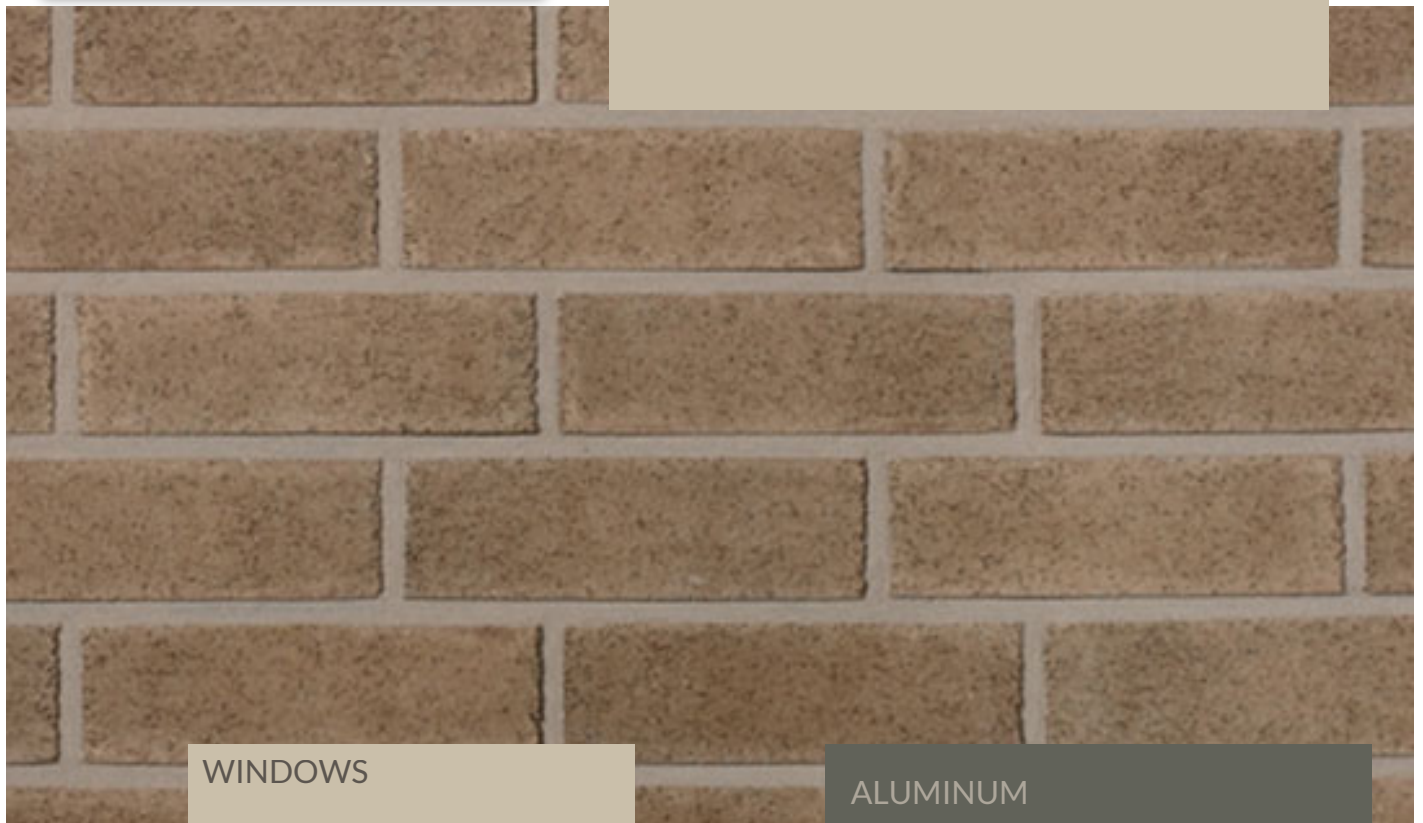

LYNHURST *Heights*

EXTERIOR FINISHES

42199 McBain Line | ST. THOMAS | ONTARIO

SHINGLES

SIDING

BRICK

WINDOWS

ALUMINUM