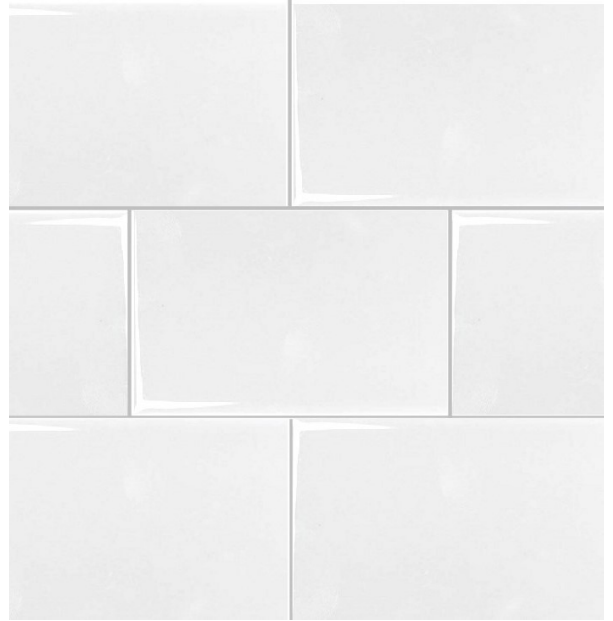

LYNHURST *Heights*

INTERIOR FINISHES

42199 McBain Line | ST. THOMAS | ONTARIO

ENSUITE SHOWER TILE