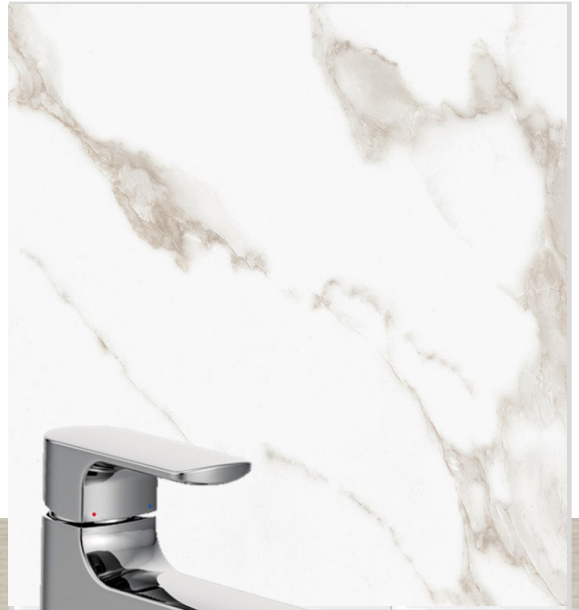

15 BERARDI CRES

INTERIOR DOOR STYLE

CARPET

ENSUITE SHOWER TILE

QUARTZ ENSUITE COUNTERTOPS

QUARTZ MAIN BATH COUNTERTOP

PAINTED MAIN BATH CABINETRY

PAINTED ENSUITE CABINETRY