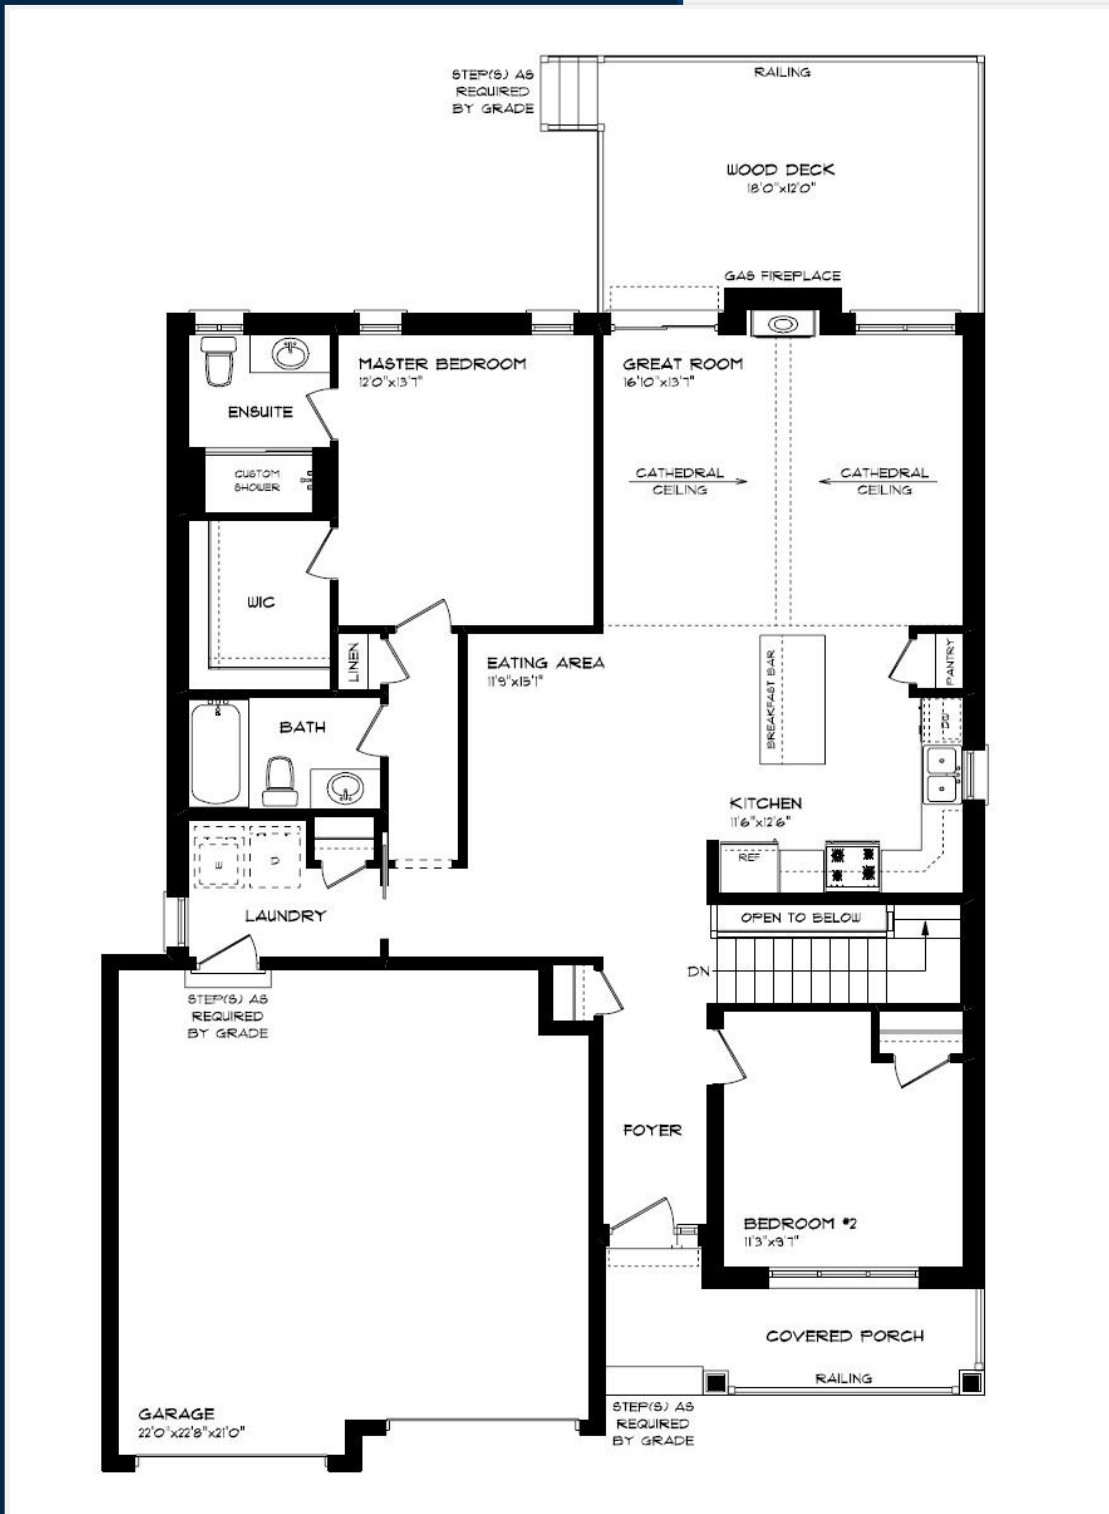

INVENTORY HOME

15 BERARDI CRES.

MOUNT ELGIN MEADOW LANDS

THE DETAILS

PRICE	\$ 789,900
CLOSING DATE	JAN UARY 16, 2025
LOT NUMBER	12
BEDROOMS	4
BATHS	3
SQFT	2476
GARAGE	2
MODEL	HAMILTON

HAYHOE™
—HOMES—

SALES PROFESSIONAL

MOUNT ELGIN

MEADOW
LANDS

MAIN FLOOR

15 BERARDI CRES., MOUNT ELGIN

MAIN FLOOR LAUNDRY
CUSTOM CABINETS & HOOD
CUSTOM SHOWER
GAS FIREPLACE
LUXURY VINYL PLANK FLOORING
QUARTZ COUNTERTOPS
KITCHEN BACKSPLASH

MAIN FLOOR:
APPROX 1429 SQFT