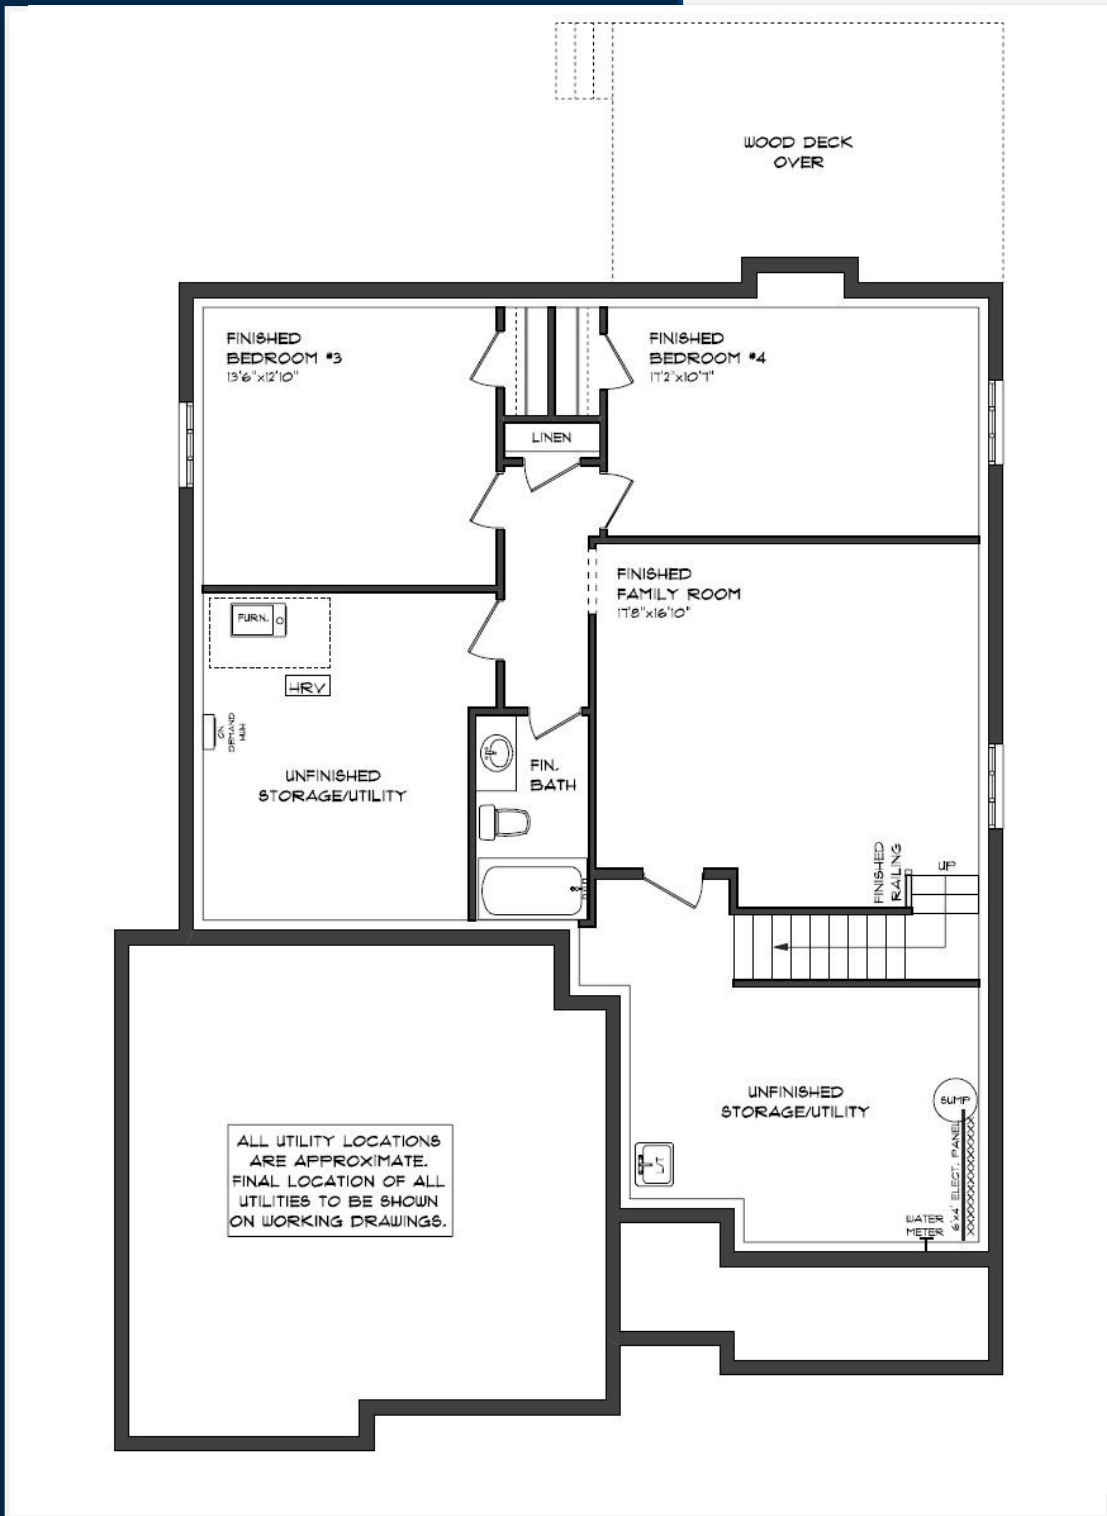

BASEMENT

15 BERARDI CRES., MOUNT ELGIN

CARPET FLOORING
AIR CONDITIONING
GAS FURNACE WITH HRV
HUMIDIFIER
NEW HOME WARRANTY

BASEMENT:
APPROX 1047 SQFT

HAYHOE^{TM}
HOMES