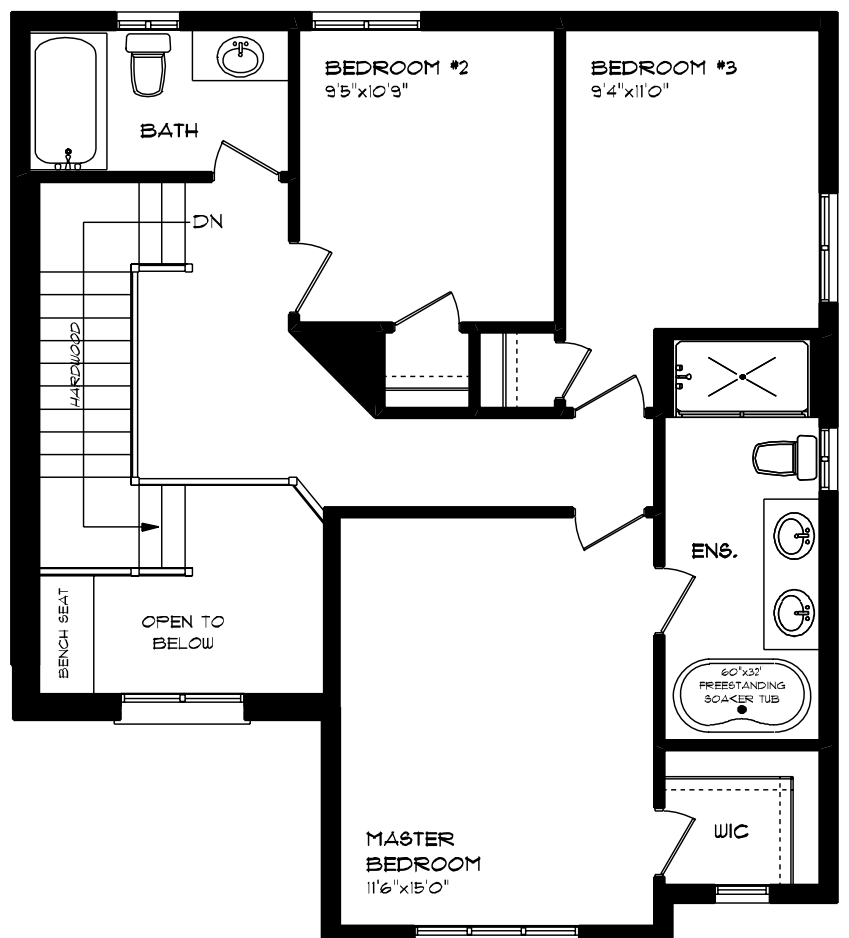

## SECOND FLOOR

802 sq ft

### *features*

PROFESSIONALLY DESIGNED

SOAKER TUB

CARPET FLOORING

CERAMIC TILE FLOORING

HARDWOOD STAIRS

DOUBLE ENSUITE VANITY