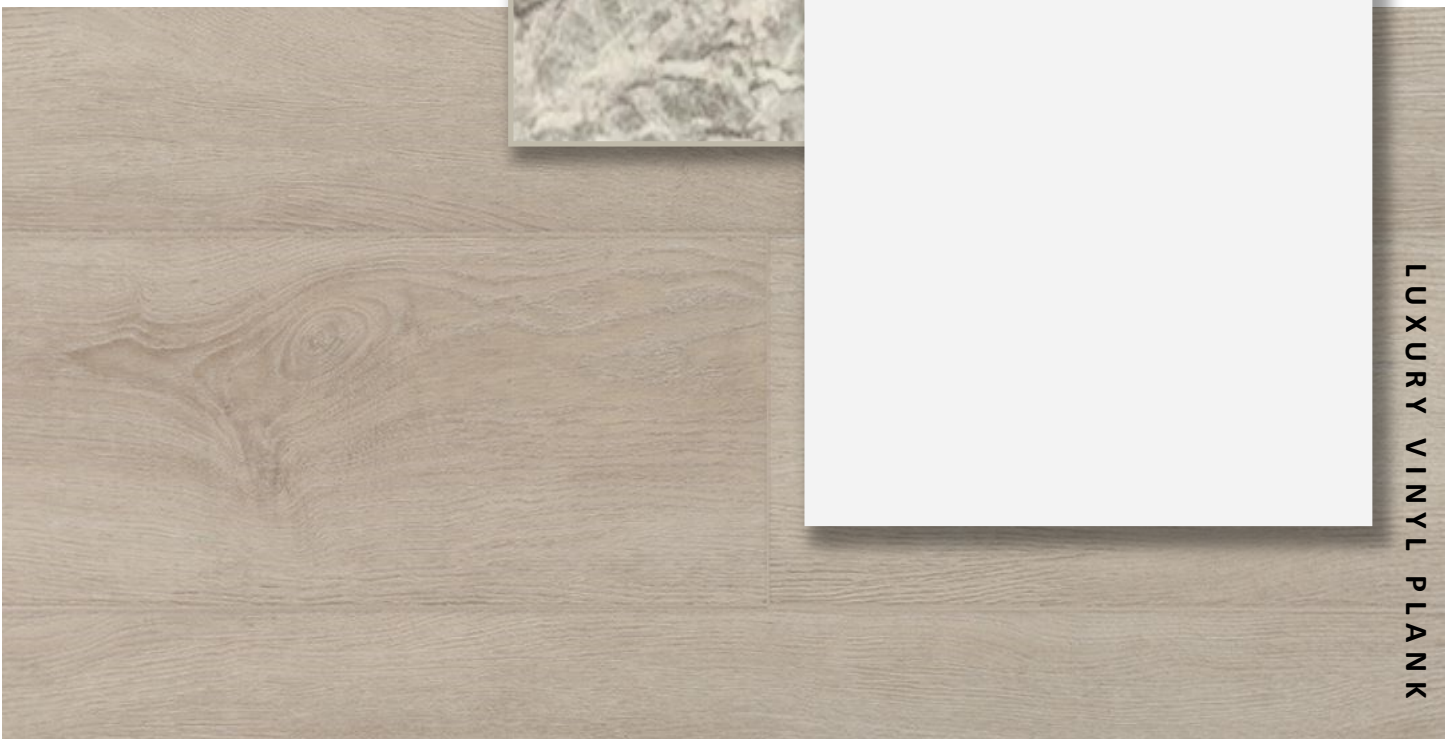

INTERIOR FINISHES

29 DUNNING

INTERIOR DOOR STYLE

CARPET

BATHROOM
COUNTERTOP

BATHROOM
CABINETS

LUXURY VINYL PLANK

PRICE, PRODUCTS, COLOURS & FEATURES ARE SUBJECT TO CHANGE WITHOUT NOTICE.
COLOURS SHOWN MAY VARY FROM INSTALLED MATERIALS. E & O.E