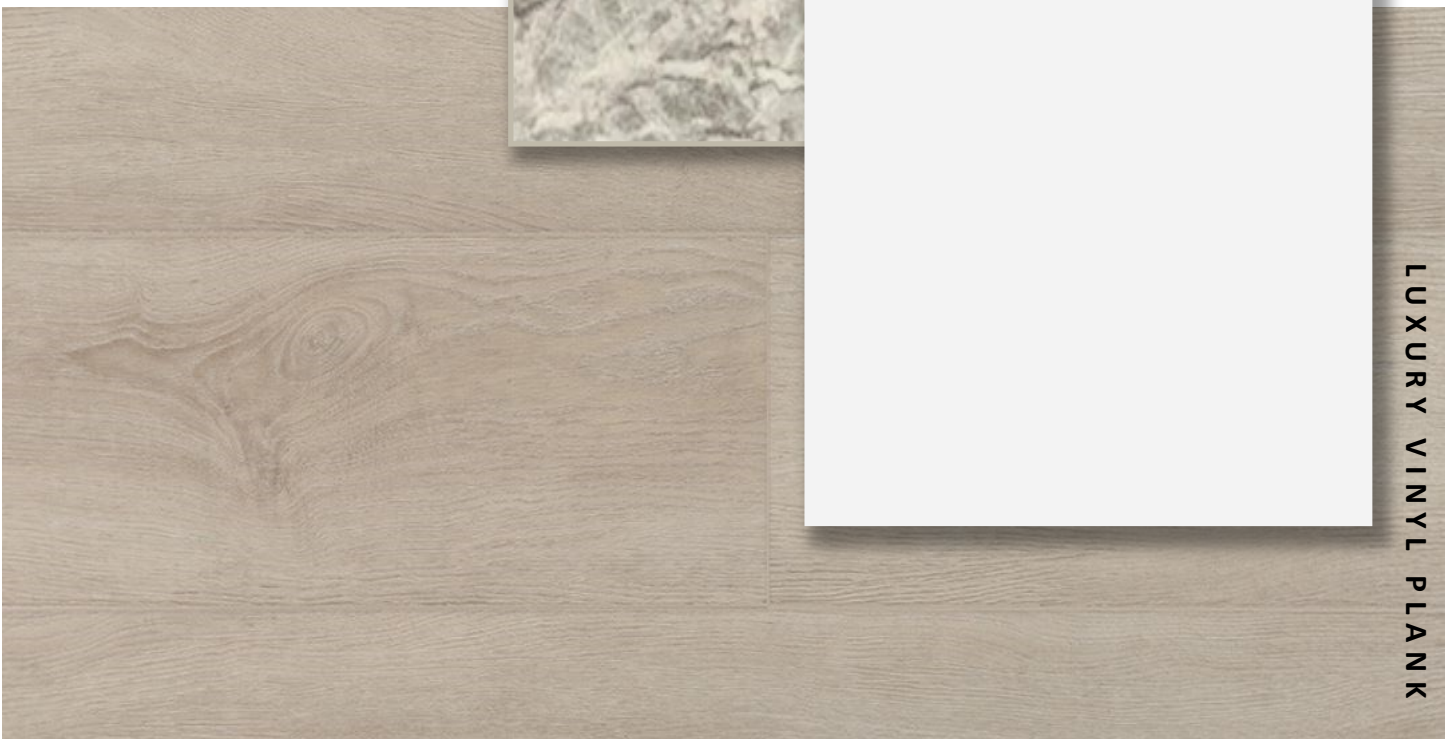

## 27 DUNNING

INTERIOR DOOR STYLE

CARPET

BATHROOM  
COUNTERTOP

BATHROOM  
CABINETS

LUXURY VINYL PLANK

PRICE, PRODUCTS, COLOURS & FEATURES ARE SUBJECT TO CHANGE WITHOUT NOTICE.  
COLOURS SHOWN MAY VARY FROM INSTALLED MATERIALS. E & O.E