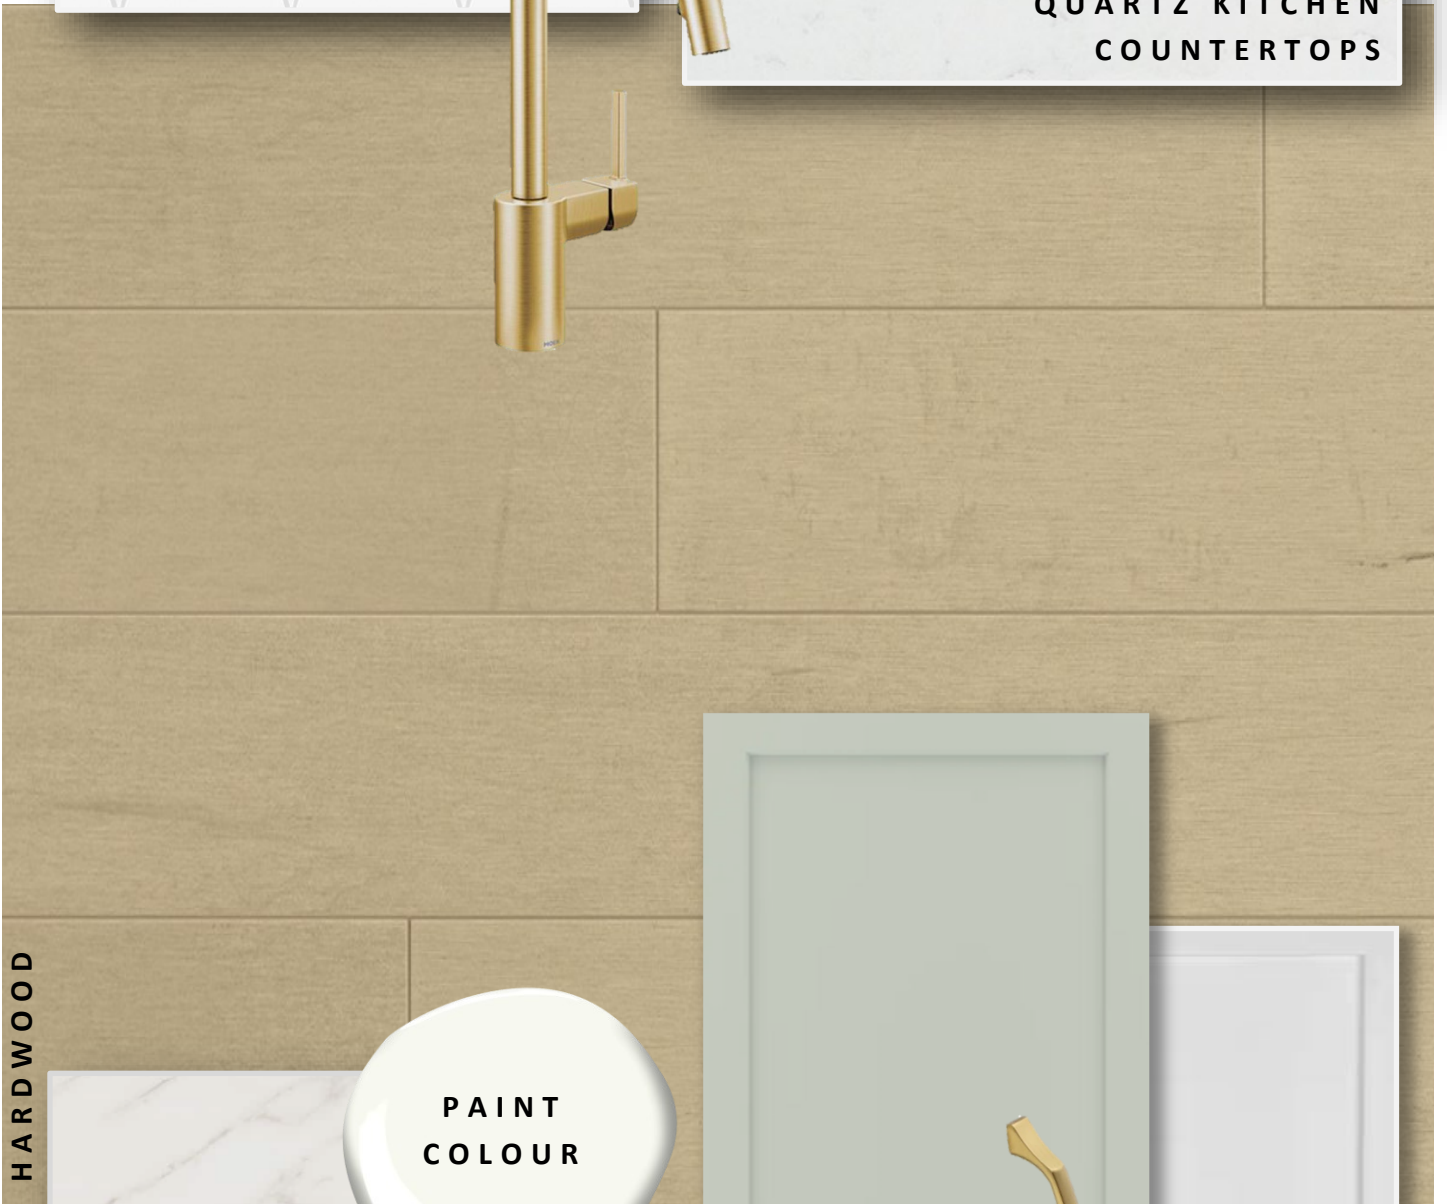

INTERIOR FINISHES

35 Dunning Way

KITCHEN BACKSPLASH

QUARTZ KITCHEN
COUNTERTOPS

HARDWOOD

PAINT
COLOUR

PAINTED
KITCHEN LOWERS

PAINTED
KITCHEN UPPERS

MAIN
FLOOR TILE

HAYHOE™
HOMES

PRICE, PRODUCTS, COLOURS & FEATURES ARE SUBJECT TO

CHANGE WITHOUT NOTICE.

CREATED AUG 29, 2024

INTERIOR FINISHES

35 Dunning Way

INTERIOR DOOR STYLE