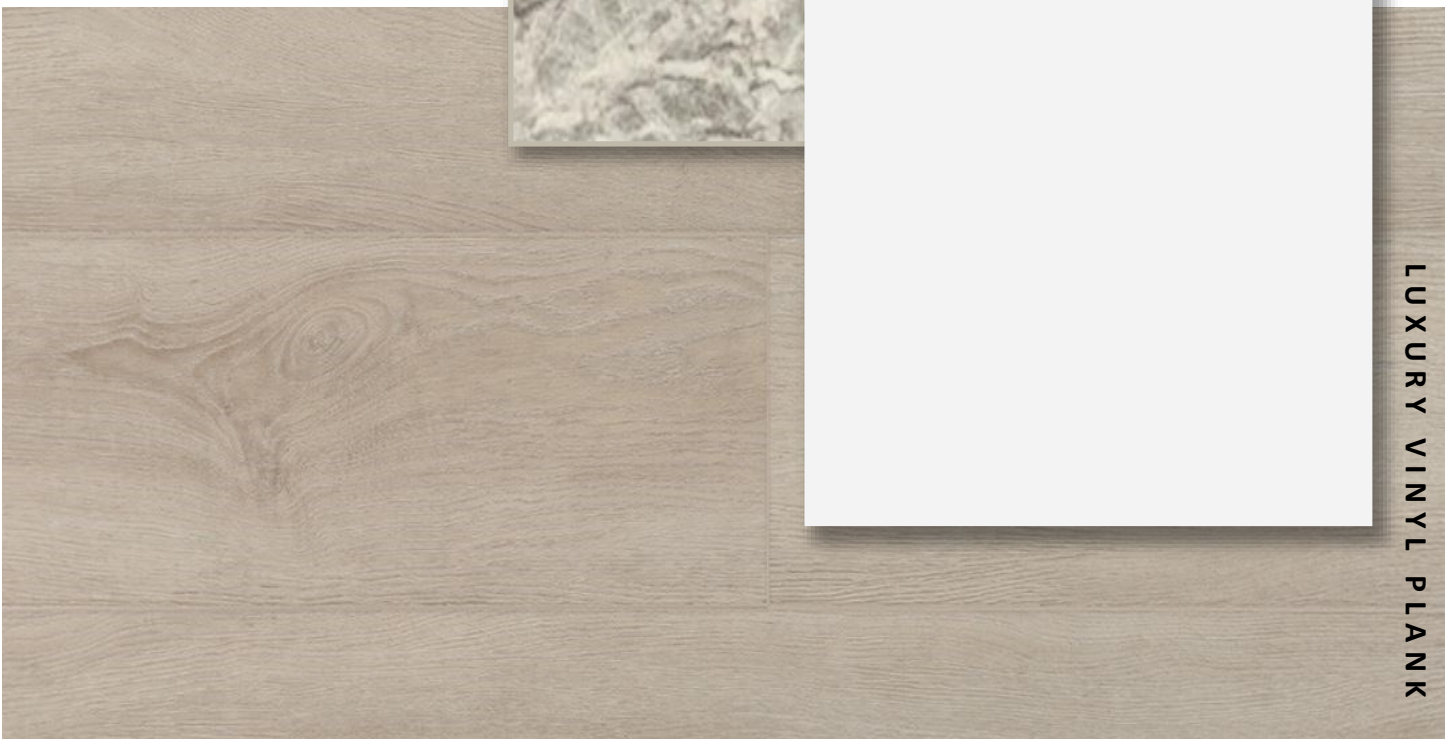

## 54 DUNNING

INTERIOR DOOR STYLE

CARPET

BATHROOM  
COUNTERTOP

BATHROOM  
CABINETS

LUXURY VINYL PLANK

PRICE, PRODUCTS, COLOURS & FEATURES ARE SUBJECT TO CHANGE WITHOUT NOTICE.  
COLOURS SHOWN MAY VARY FROM INSTALLED MATERIALS. E & O.E