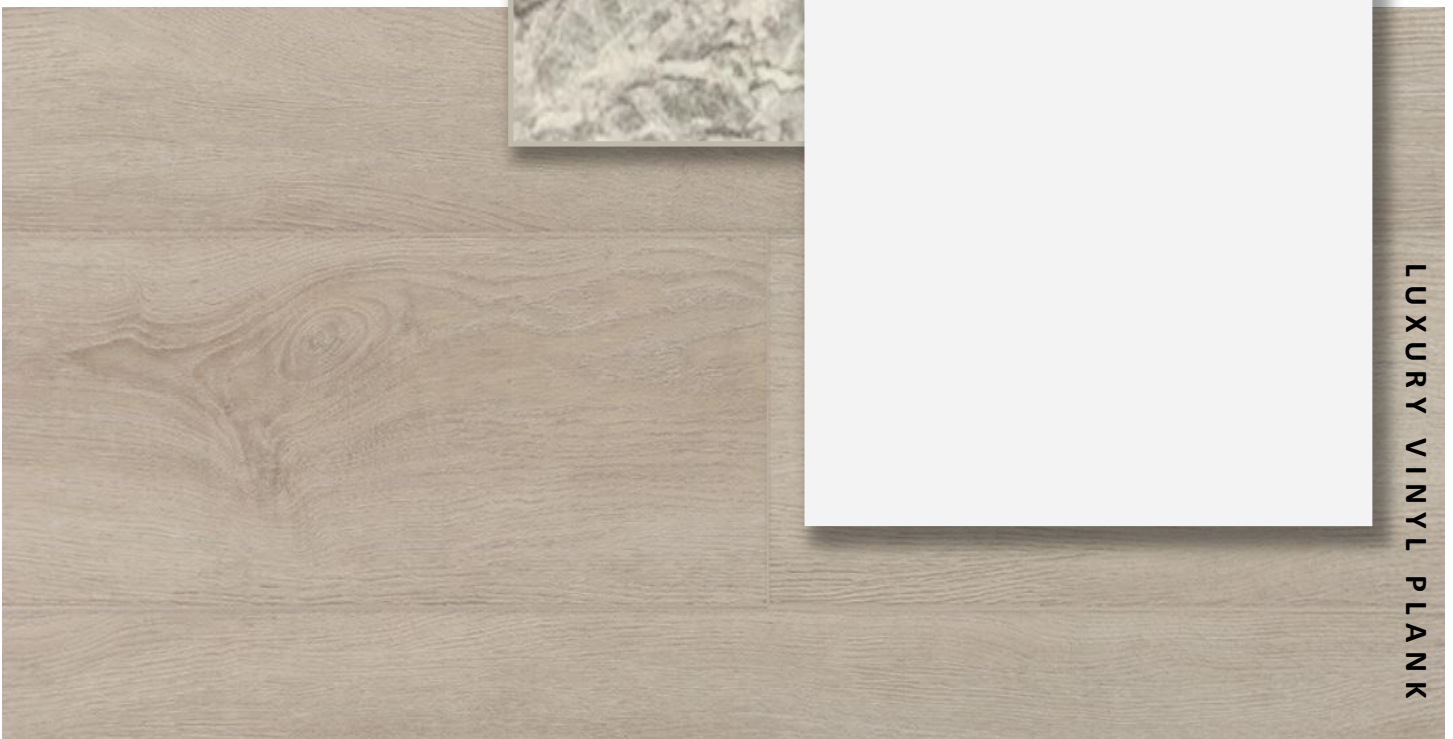

INTERIOR FINISHES

42 DUNNING

INTERIOR DOOR STYLE

CARPET

BATHROOM
COUNTERTOP

BATHROOM
CABINERY

LUXURY VINYL PLANK

PRICE, PRODUCTS, COLOURS & FEATURES ARE SUBJECT TO CHANGE WITHOUT NOTICE.
COLOURS SHOWN MAY VARY FROM INSTALLED MATERIALS. E & O.E