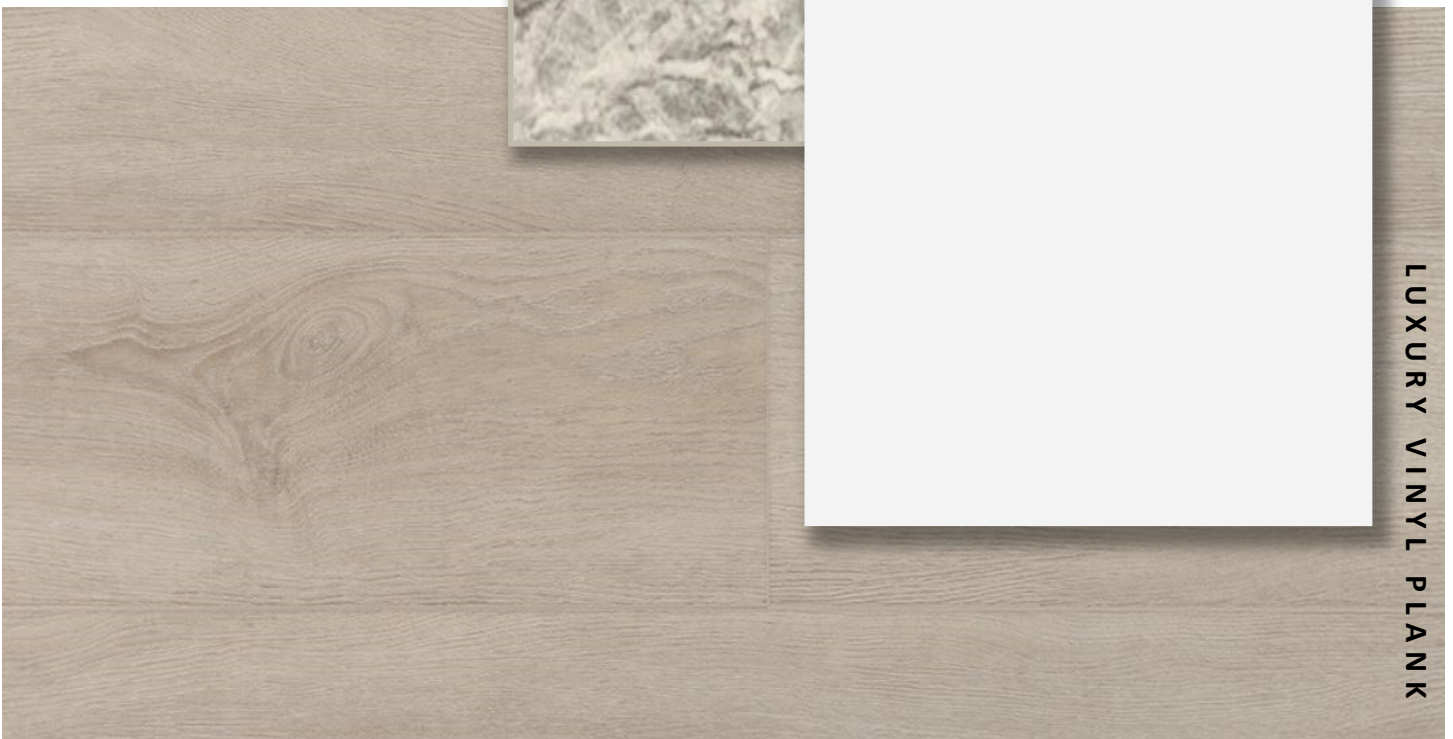

## 44 DUNNING

INTERIOR DOOR STYLE

CARPET

BATHROOM  
COUNTERTOP

BATHROOM  
CABINERY

LUXURY VINYL PLANK

PRICE, PRODUCTS, COLOURS & FEATURES ARE SUBJECT TO CHANGE WITHOUT NOTICE.  
COLOURS SHOWN MAY VARY FROM INSTALLED MATERIALS. E & O.E