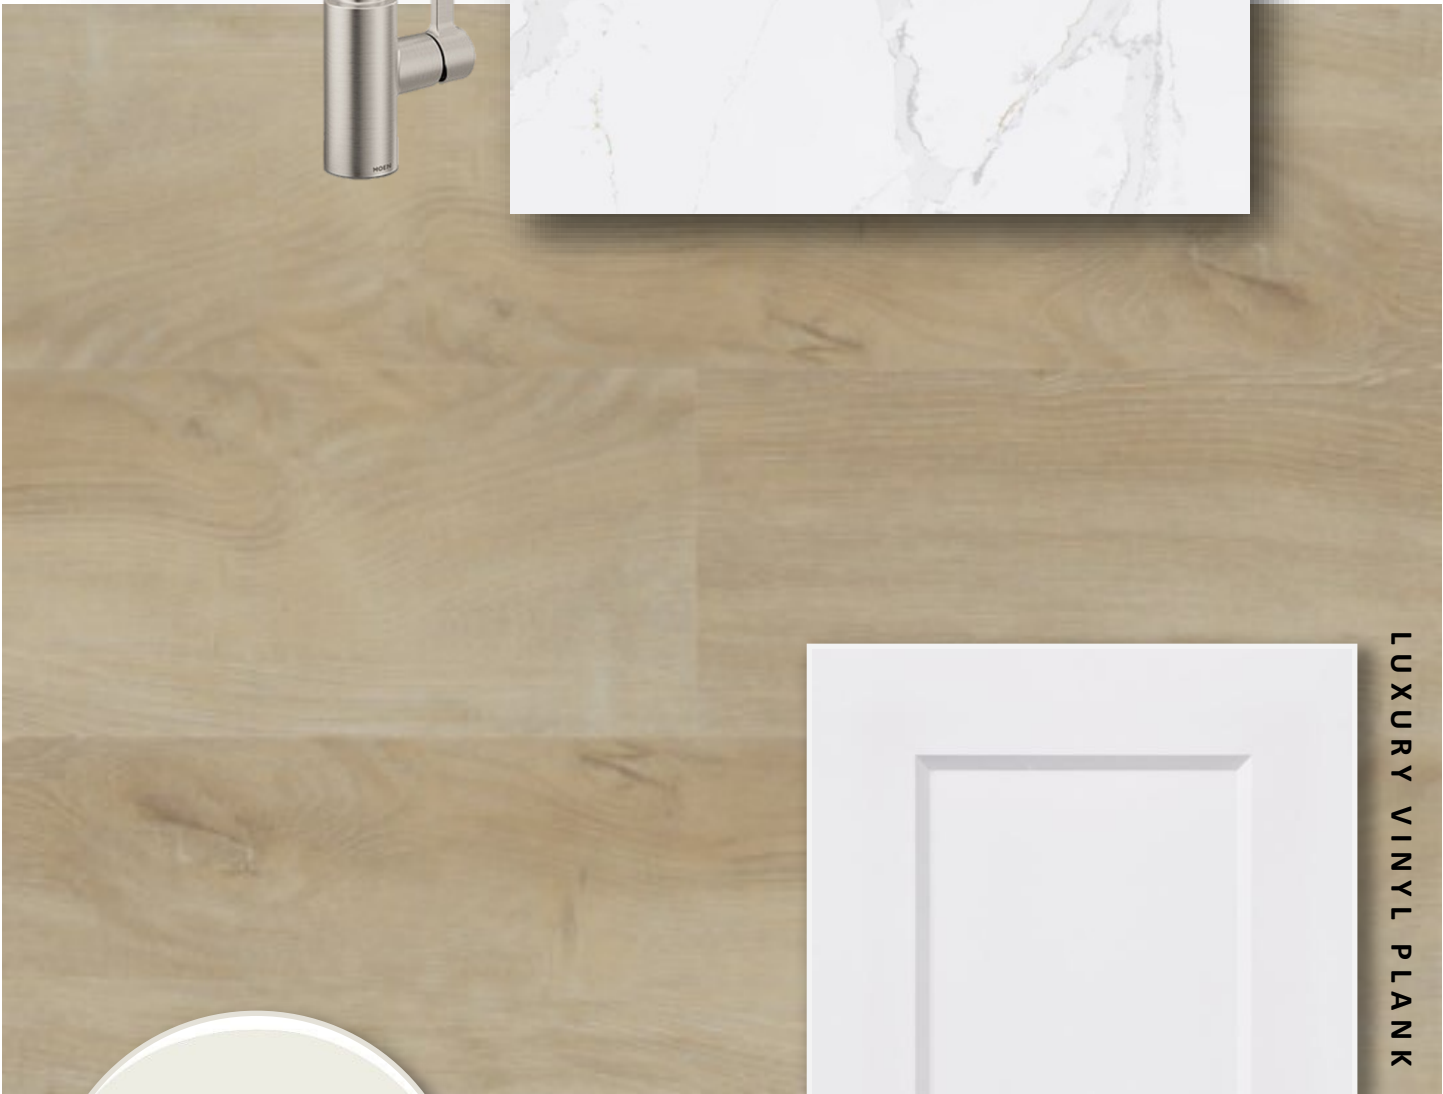

INTERIOR FINISHES

79 Canary Street

KITCHEN BACKSPLASH

KITCHEN PERIMETER
COUNTERTOP

KITCHEN ISLAND
COUNTERTOP

LUXURY VINYL PLANK

PAINT
COLOUR

KITCHEN
CABINTRY

HAYHOE™
HOMES

INTERIOR FINISHES

79 Canary Street

INTERIOR DOOR STYLE

CARPET

LUXURY VINYL PLANK

MAIN BATH
COUNTERTOP

ENSUITE
CABINTRY

MAIN BATH
CABINTRY

ENSUITE
COUNTERTOP