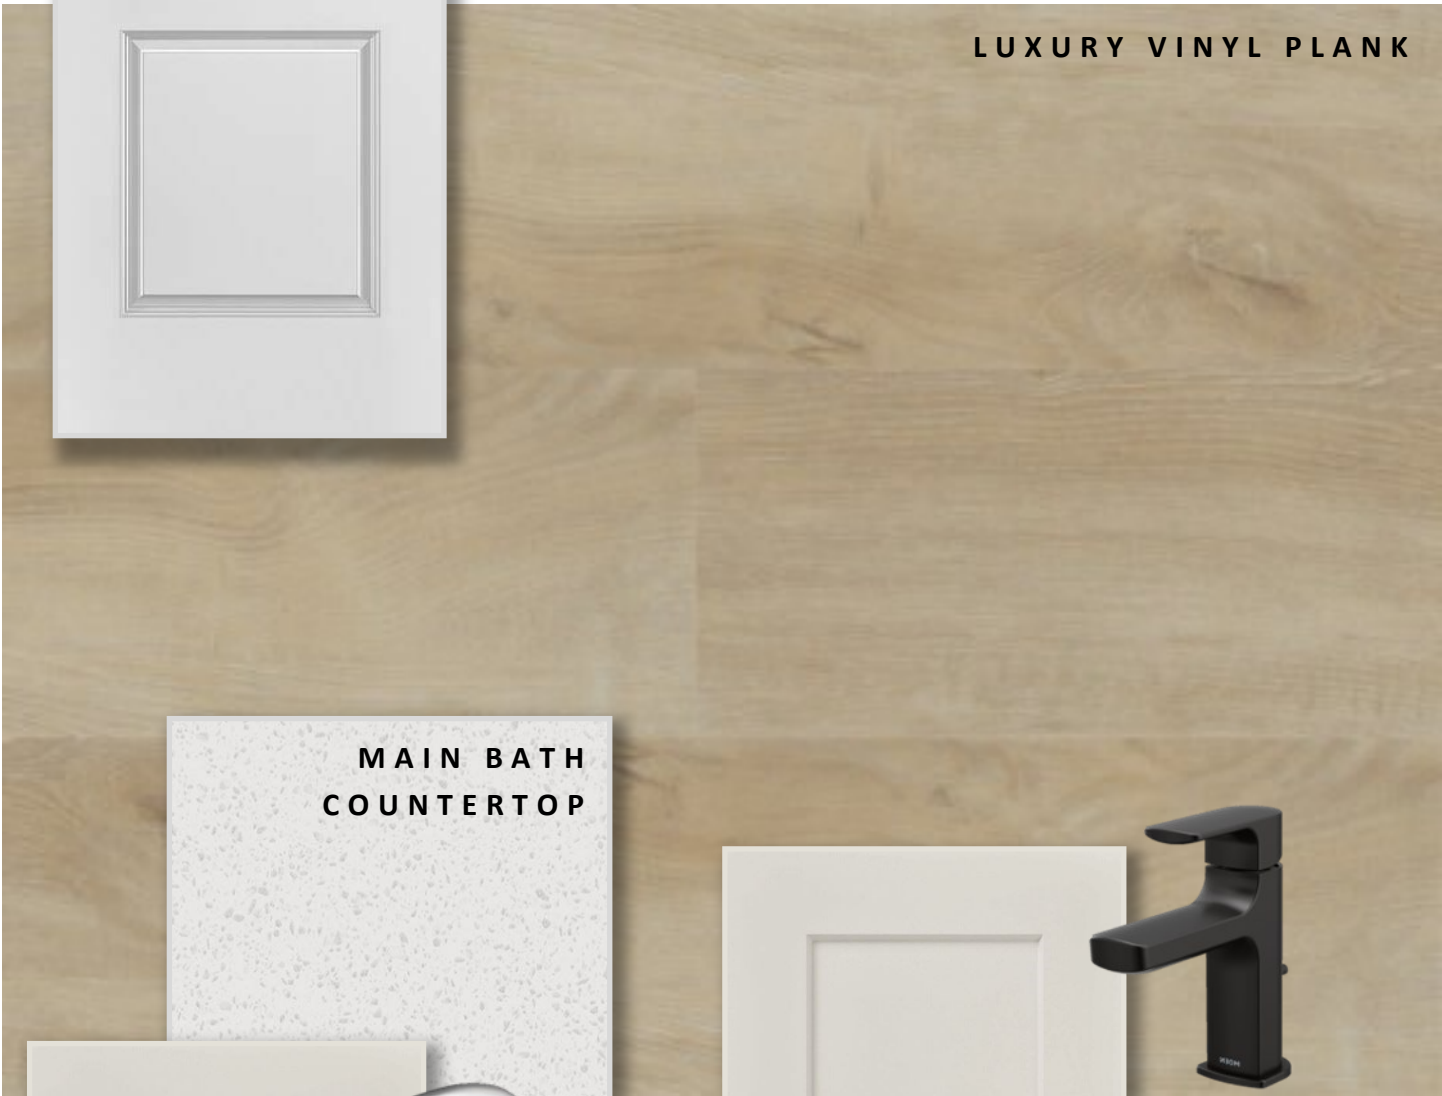

HAYHOE™
HOMES

INTERIOR FINISHES

79 Canary Street

INTERIOR DOOR STYLE

CARPET

LUXURY VINYL PLANK

MAIN BATH
COUNTERTOP

ENSUITE
CABINTRY

MAIN BATH
CABINTRY

ENSUITE
COUNTERTOP