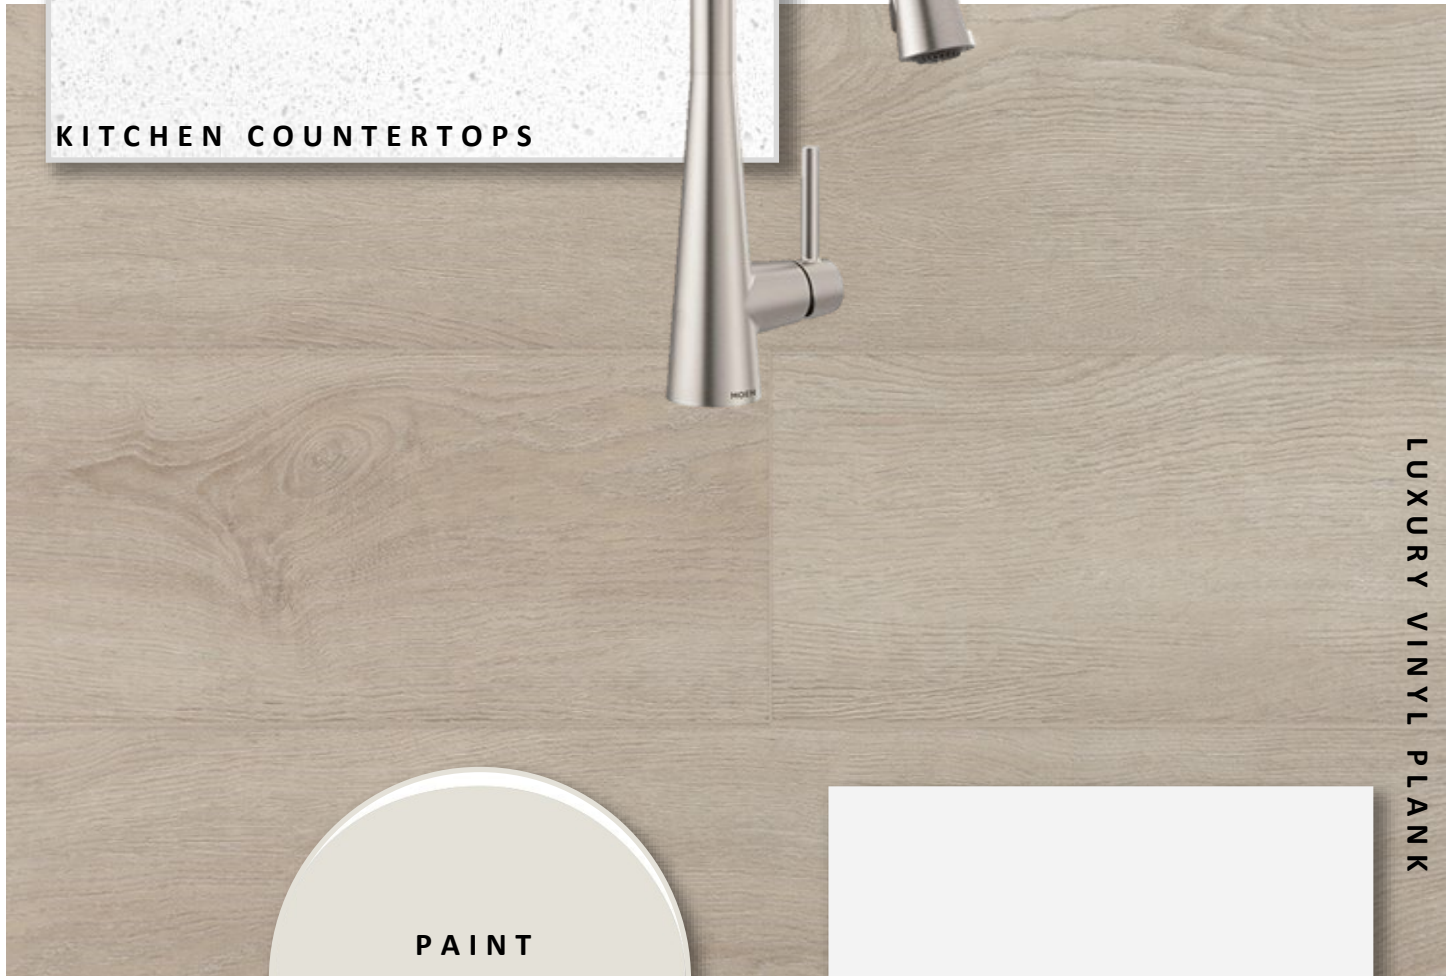

INTERIOR FINISHES

125 CORTLAND

KITCHEN COUNTERTOPS

LUXURY VINYL PLANK

PAIN
COLOUR

KITCHEN
CABINETS

ISLAND
PENDANTS

FOYER
FIXTURE