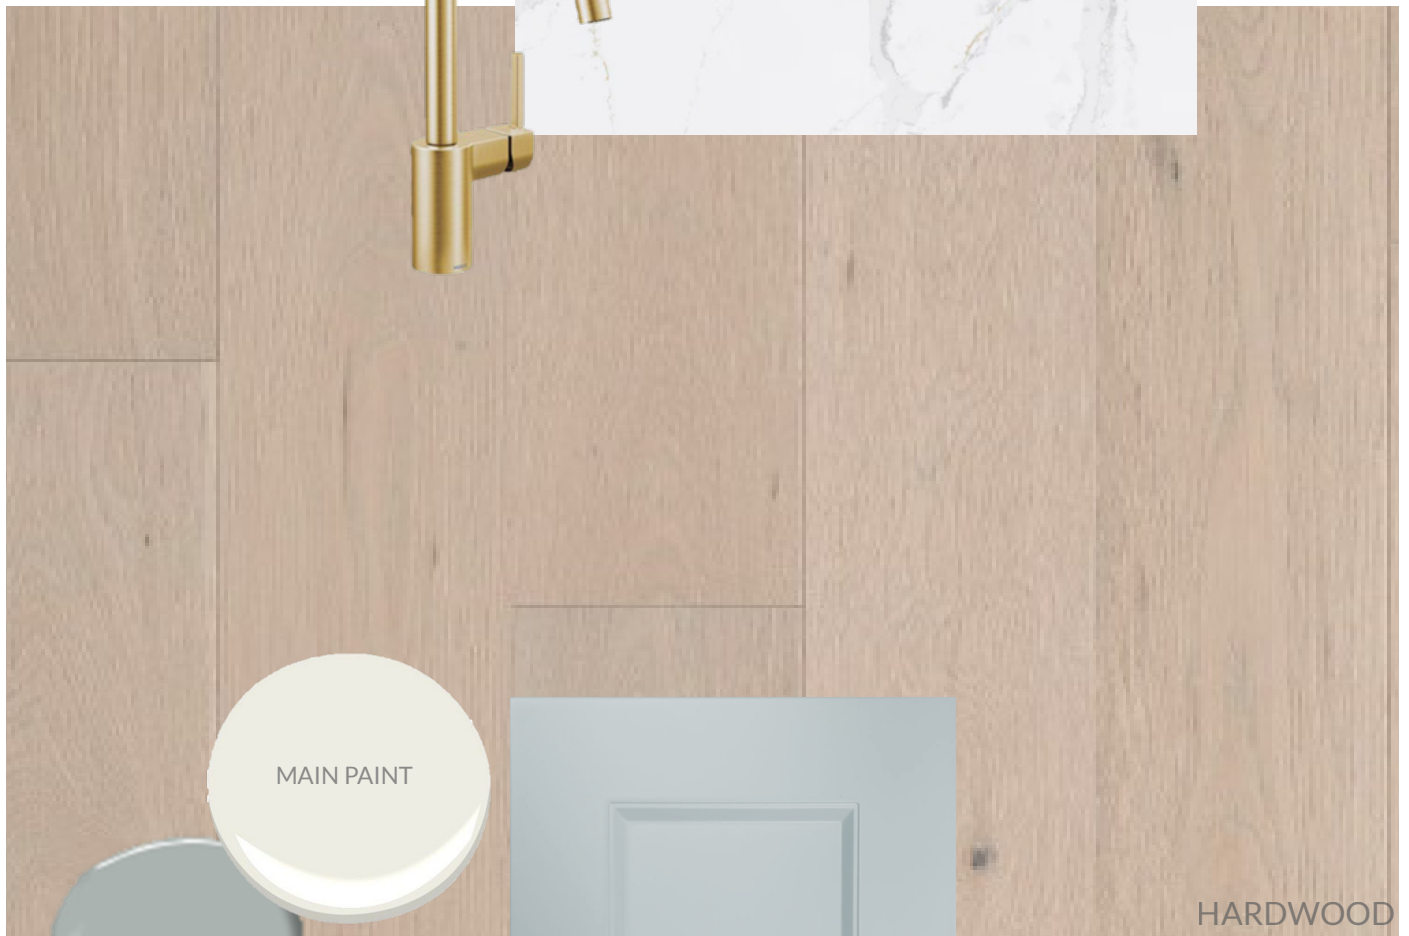

WILLOW RUN

29 HEMLOCK CRES

INTERIOR FINISHES

KITCHEN BACKSPLASH

PERIMETER QUARTZ KITCHEN COUNTERTOPS

ISLAND QUARTZ KITCHEN COUNTERTOPS

HARDWOOD

MAIN PAINT

POWDER PAINT

PAINTED KITCHEN LOWERS

PAINTED KITCHEN UPPERS

MAIN FLOOR TILE

WILLOW RUN

29 HEMLOCK CRES

INTERIOR FINISHES

INTERIOR DOOR STYLE