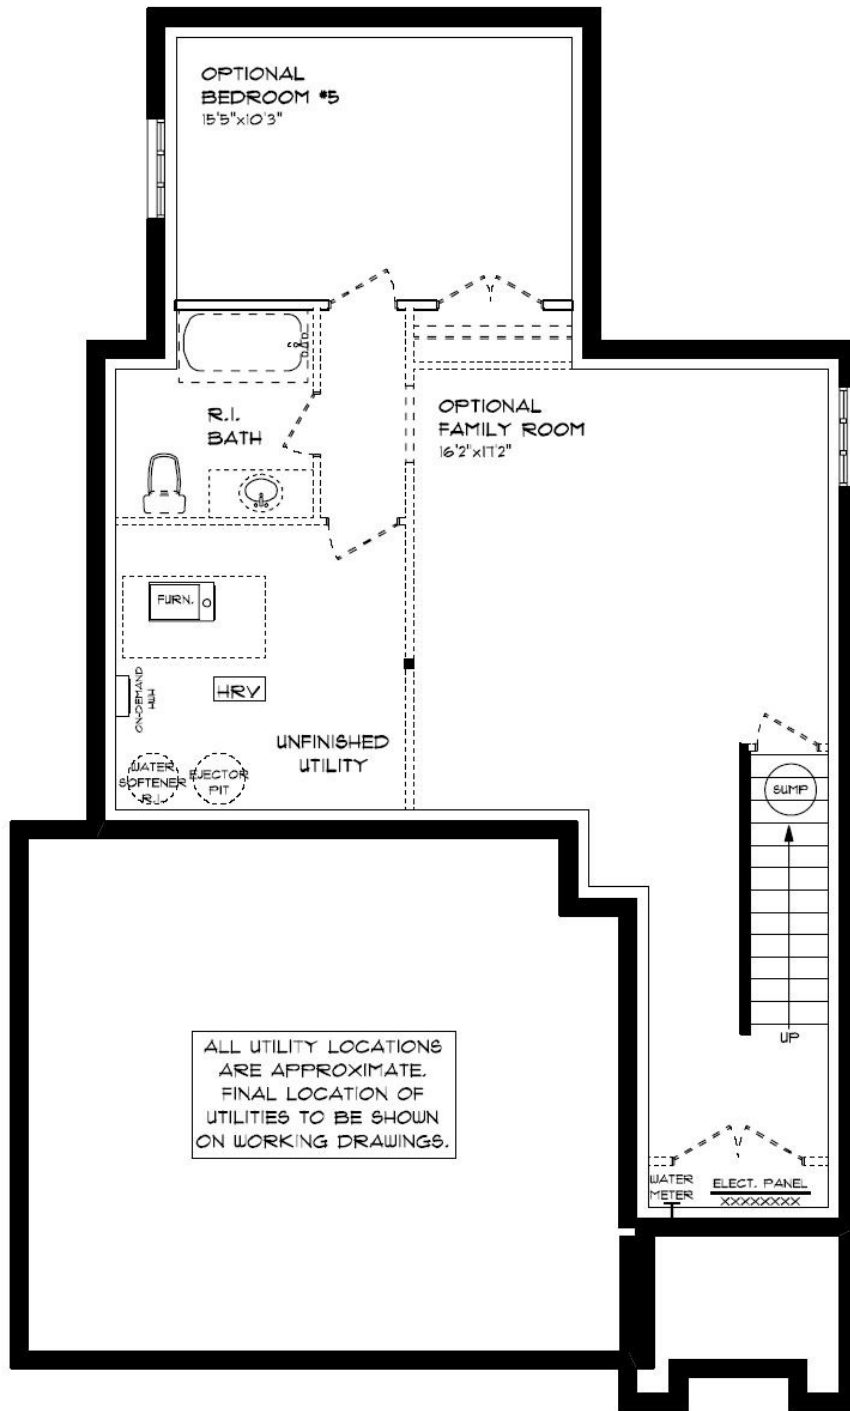

BASEMENT

120 GRAYDON DR, MOUNT ELGIN

BASEMENT:
UNFINISHED

- AIR CONDITIONING
- GAS FURNACE WITH HRV
- HUMIDIFIER
- NEW HOME WARRANTY