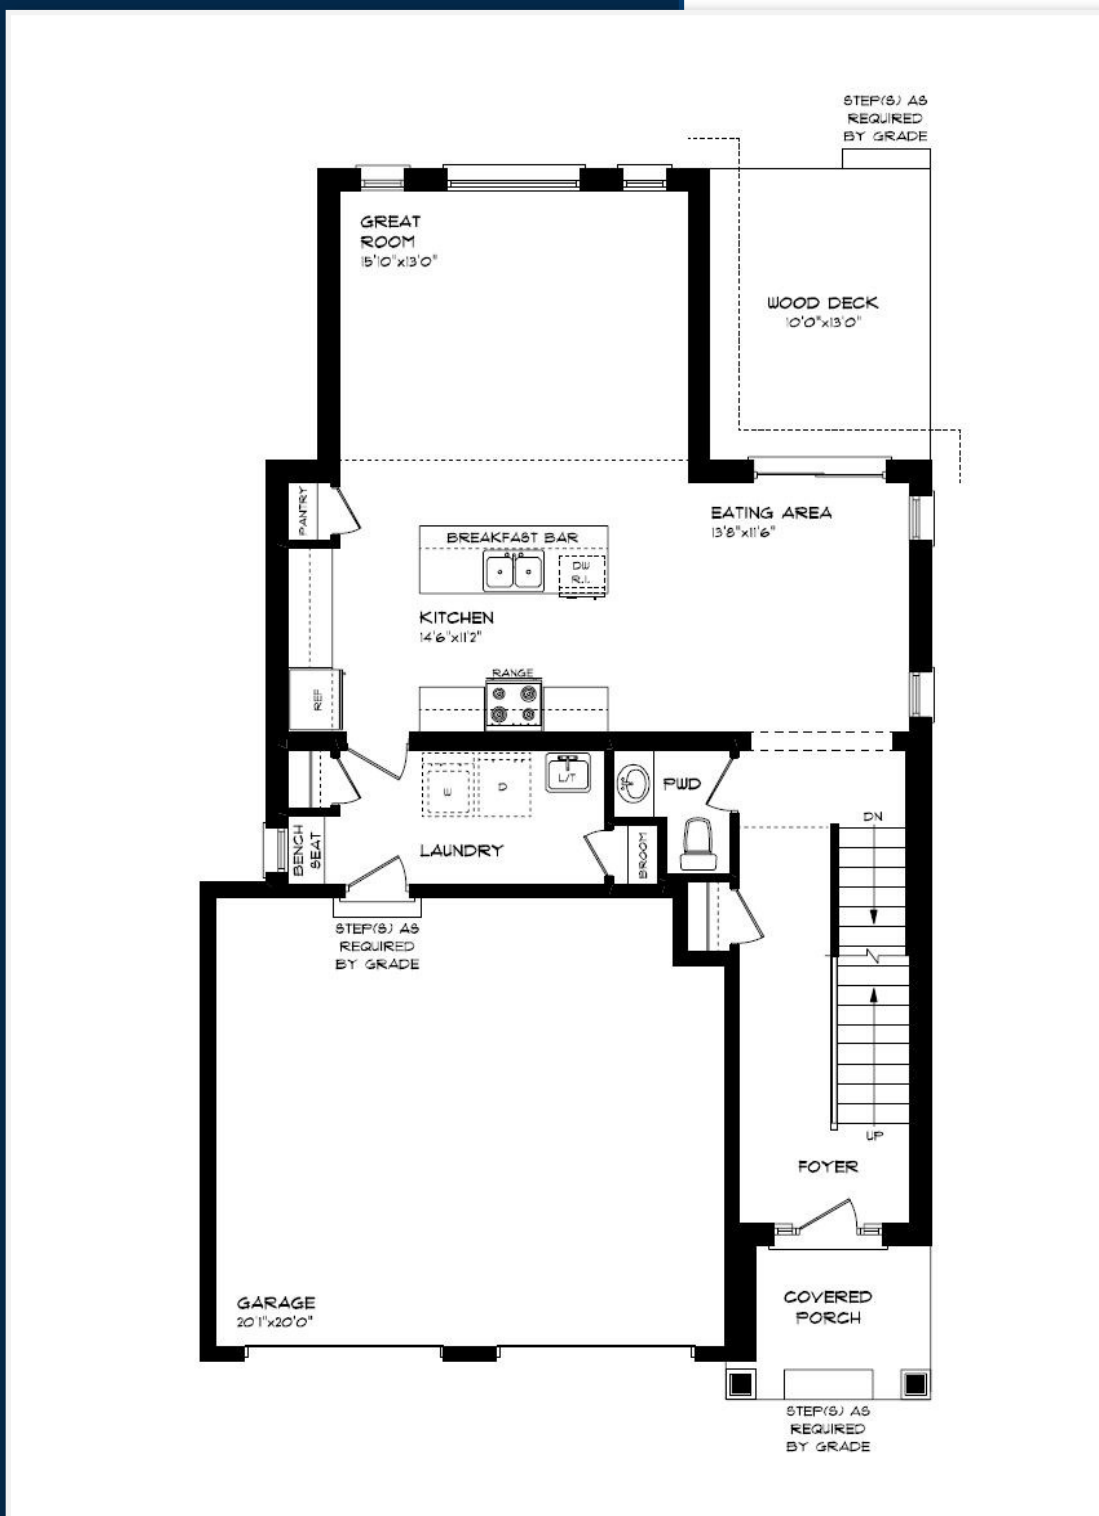

## 120 GRAYDON DR

# MAIN FLOOR

120 GRAYDON DR, MOUNT ELGIN

- MAIN FLOOR LAUNDRY
- HARDWOOD STAIRS
- CUSTOM CABINETS & HOOD
- HARDWOOD FLOORING
- TILE FLOORING
- QUARTZ COUNTERTOPS
- KITCHEN BACKSPLASH

MAIN FLOOR:  
APPROX 963 SQFT