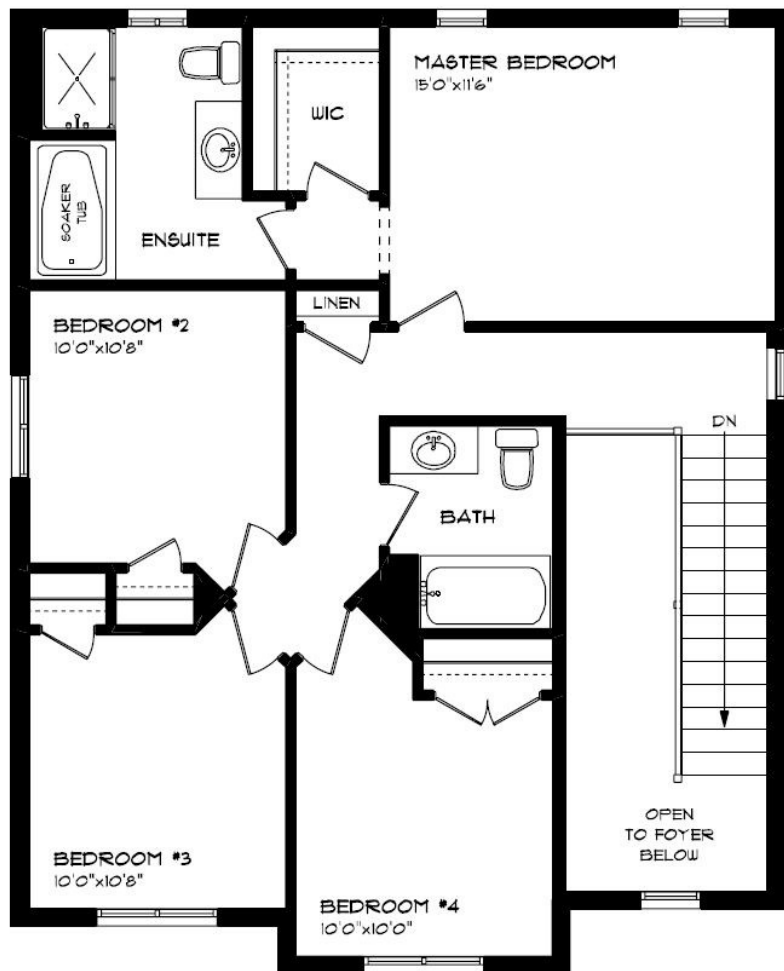

# MAIN FLOOR

120 GRAYDON DR, MOUNT ELGIN

- MAIN FLOOR LAUNDRY
- HARDWOOD STAIRS
- CUSTOM CABINETS & HOOD
- HARDWOOD FLOORING
- TILE FLOORING
- QUARTZ COUNTERTOPS
- KITCHEN BACKSPLASH

MAIN FLOOR:  
APPROX 963 SQFT

# SECOND FLOOR

120 GRAYDON DR, MOUNT ELGIN

LUXURY ENSUITE

SOAKER TUB

HARDWOOD STAIRS

CARPET FLOORING

TILE FLOORING

WALK-IN CLOSET