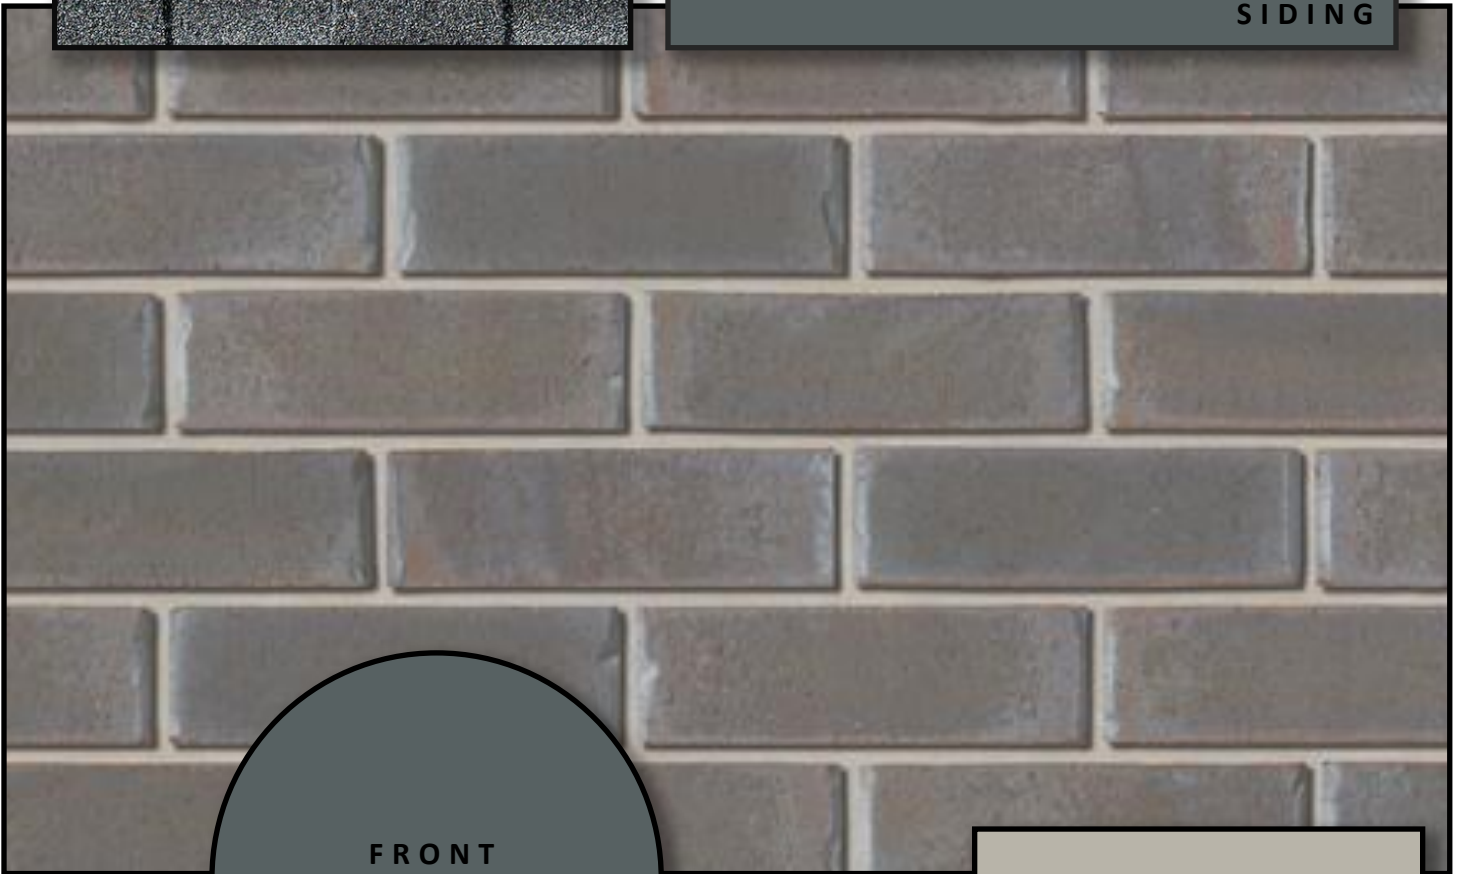

# EXTERIOR FINISHES

SHINGLES

122 Graydon Dr.

SIDING

BRICK

FRONT  
DOOR

WINDOWS

GARAGE DOOR