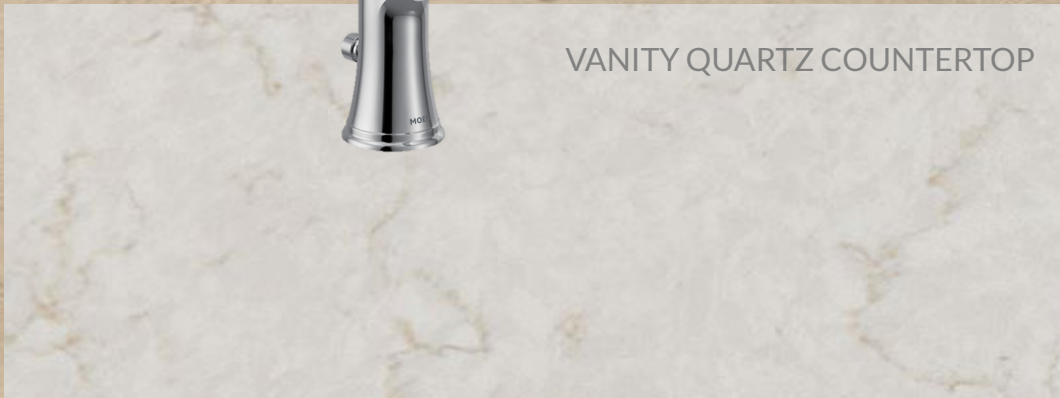

PAINTED MAIN BATH CABINETRY