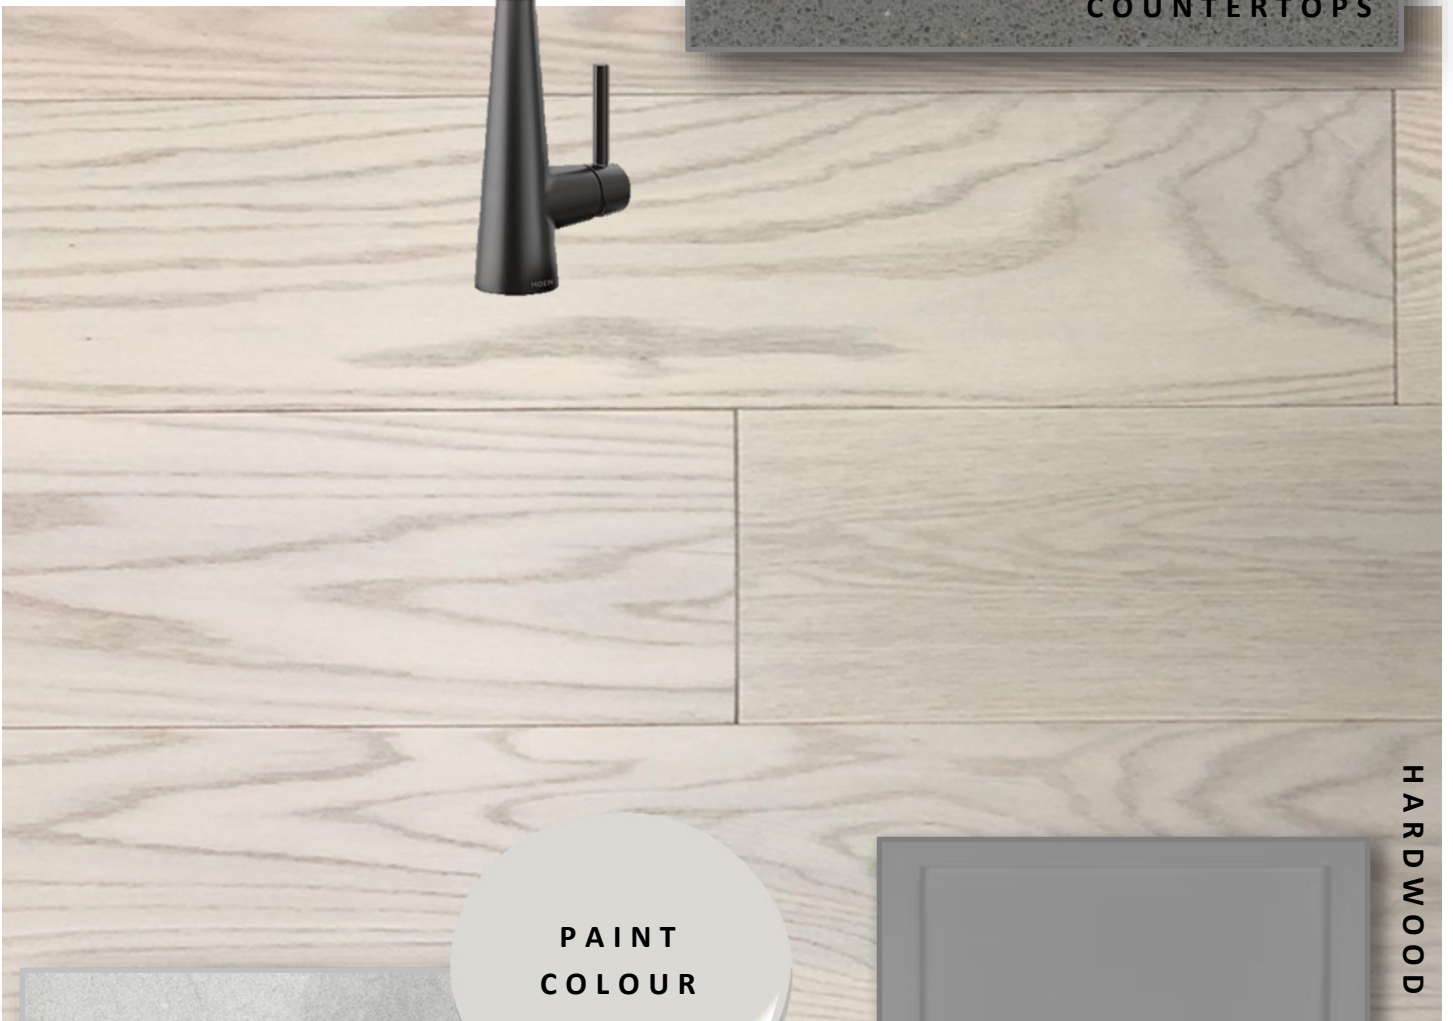

# INTERIOR FINISHES

11 Dunning Way

KITCHEN BACKSPLASH

QUARTZ KITCHEN  
COUNTERTOPS

HARDWOOD

MAIN  
FLOOR TILE

PAINTED KITCHEN  
CABINTRY

**HAYHOE™**  
HOMES