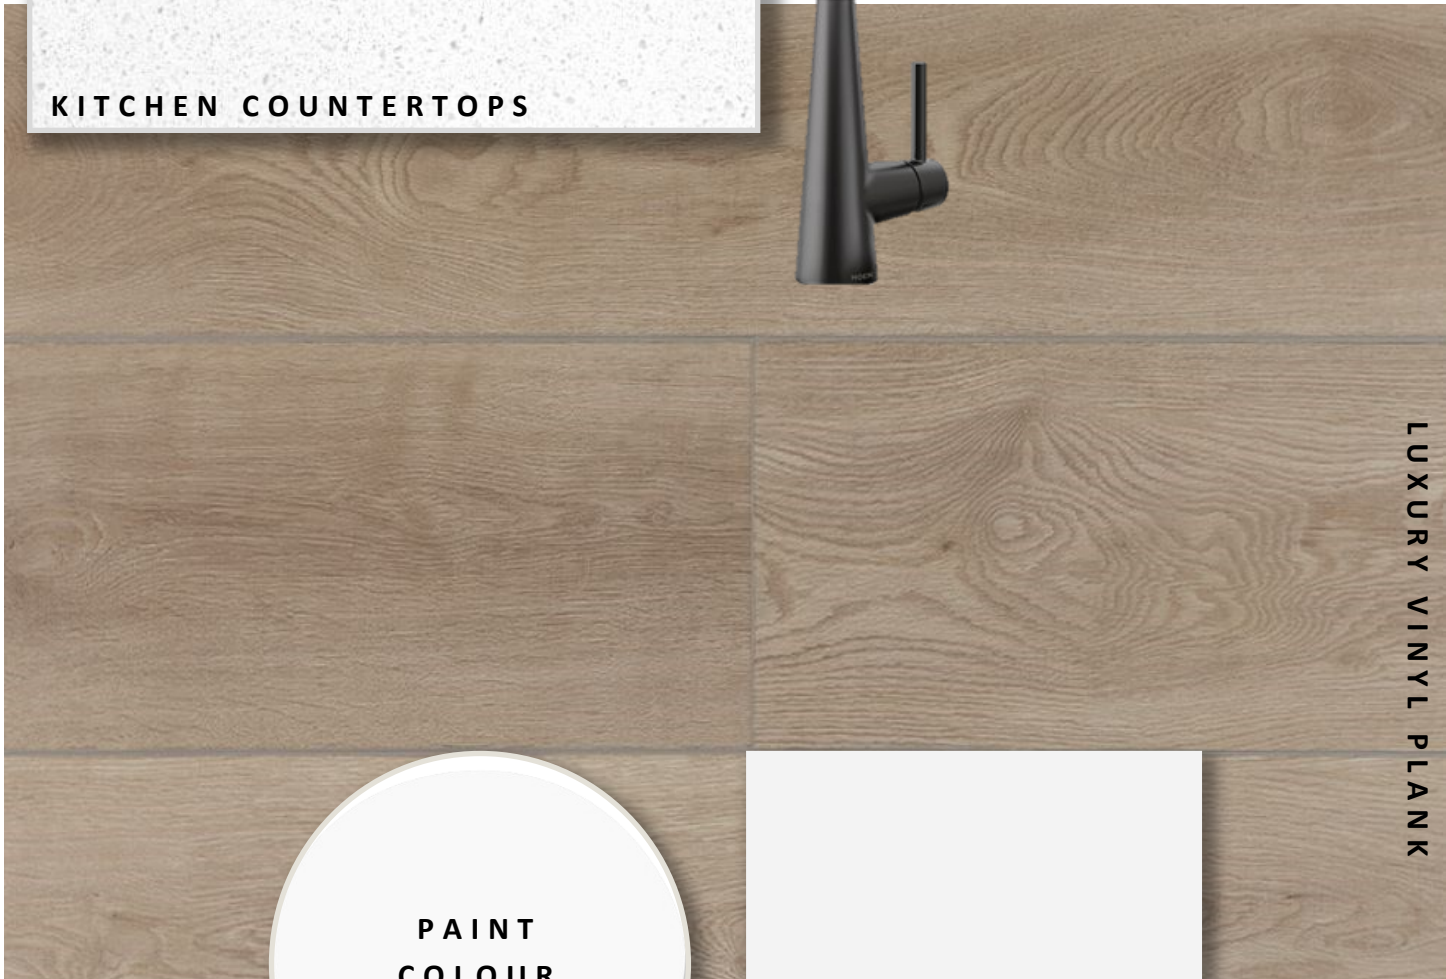

INTERIOR FINISHES

72 CANARY ST

KITCHEN COUNTERTOPS

LUXURY VINYL PLANK

PAINT COLOUR

KITCHEN CABINTRY

ISLAND PENDANTS

FOYER FIXTURE

INTERIOR FINISHES

72 CANARY ST

INTERIOR DOOR STYLE

CARPET

BATHROOM
COUNTERTOP

BATHROOM
CABINERY

LUXURY VINYL PLANK