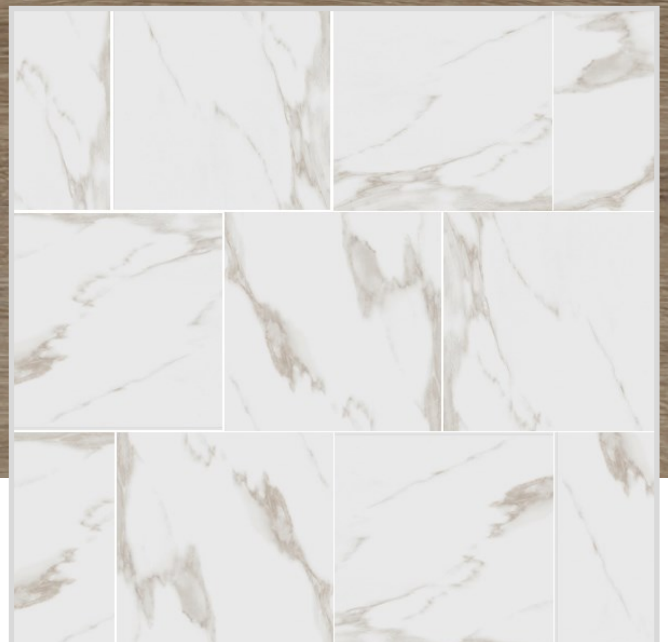

LUXURY VINYL PLANK

ENSUITE
COUNTERTOP

ENSUITE CUSTOM
SHOWER

ENSUITE
CABINetry