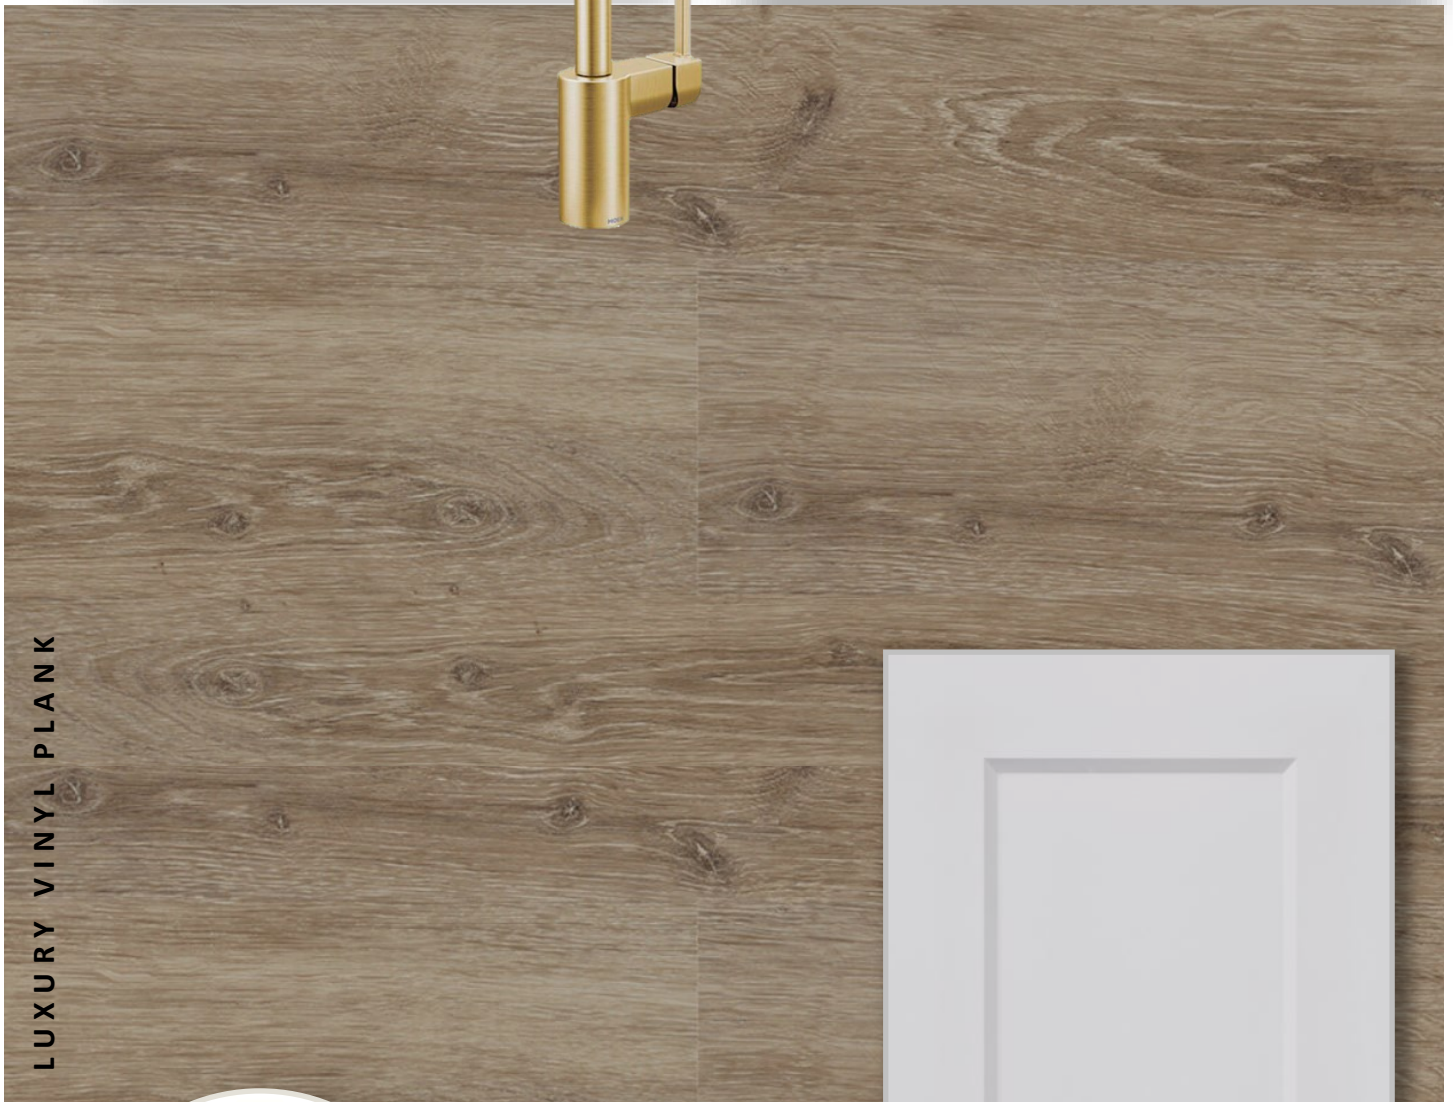

INTERIOR FINISHES

39 Martin St.

KITCHEN BACKSPLASH

KITCHEN COUNTERTOPS

LUXURY VINYL PLANK

PAINT
COLOUR

KITCHEN
CABINETRY

INTERIOR FINISHES

39 Martin St.

INTERIOR DOOR STYLE

MAIN BATH
CABINetry

MAIN BATH
COUNTERTOP

LUXURY VINYL PLANK

ENSUITE
COUNTERTOP

ENSUITE CUSTOM
SHOWER

ENSUITE
CABINetry