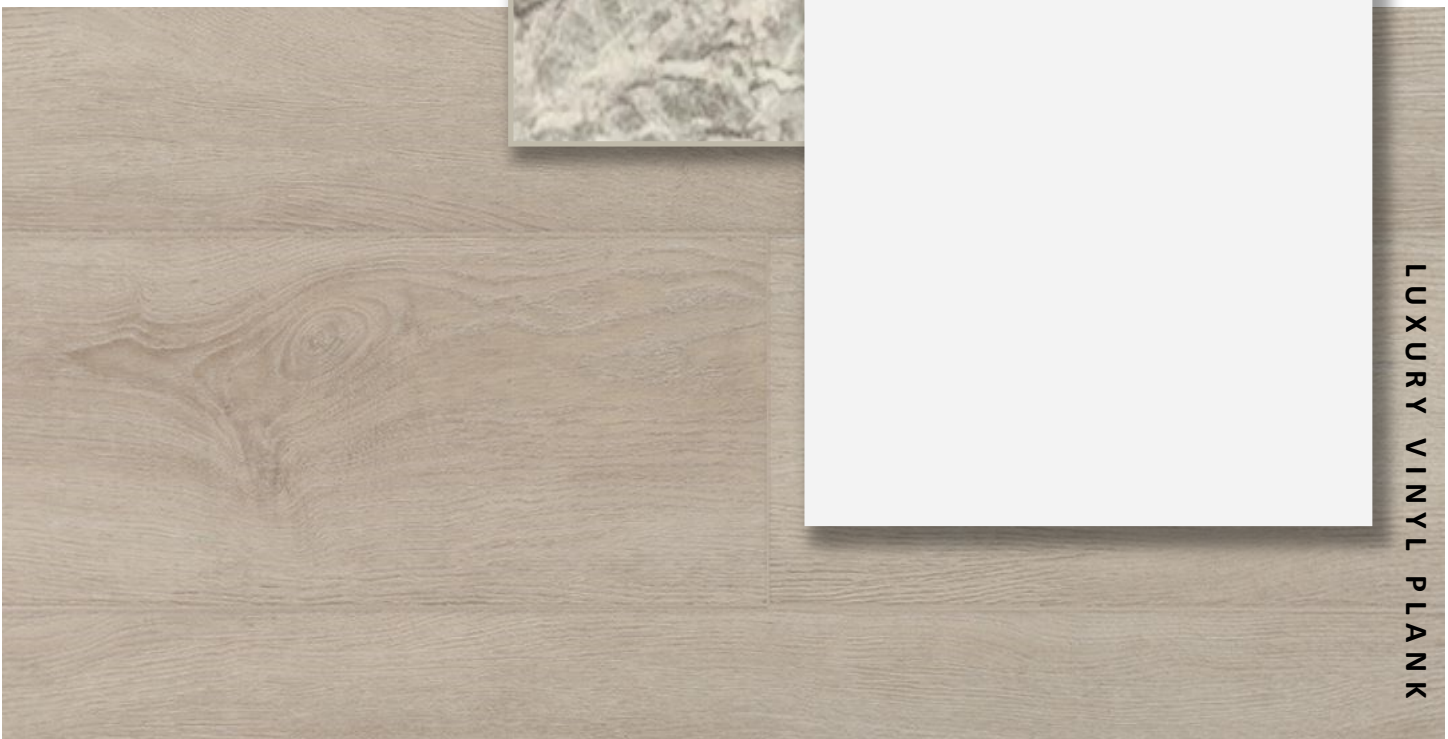

## 50 CANARY ST

INTERIOR DOOR STYLE

CARPET

BATHROOM  
COUNTERTOP

BATHROOM  
CABINERY

LUXURY VINYL PLANK

PRICE, PRODUCTS, COLOURS & FEATURES ARE SUBJECT TO CHANGE WITHOUT NOTICE.  
COLOURS SHOWN MAY VARY FROM INSTALLED MATERIALS. E & O.E