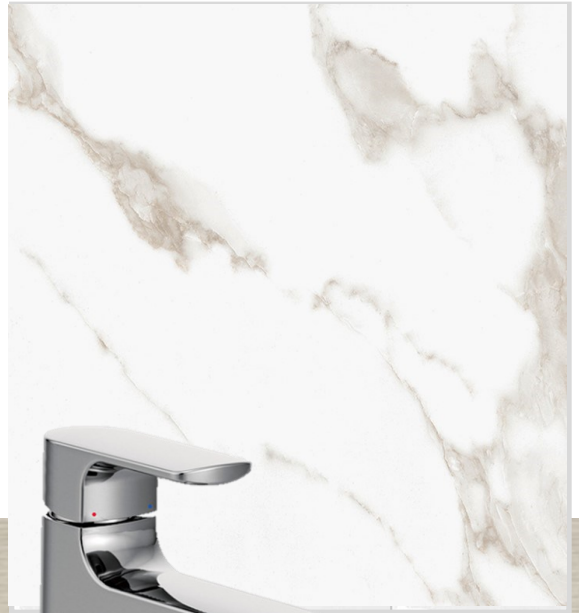

## 15 BERARDI CRES

INTERIOR DOOR STYLE

CARPET

ENSUITE SHOWER TILE

QUARTZ ENSUITE COUNTERTOPS

QUARTZ MAIN BATH COUNTERTOP

PAINTED MAIN BATH CABINETRY

PAINTED ENSUITE CABINETRY