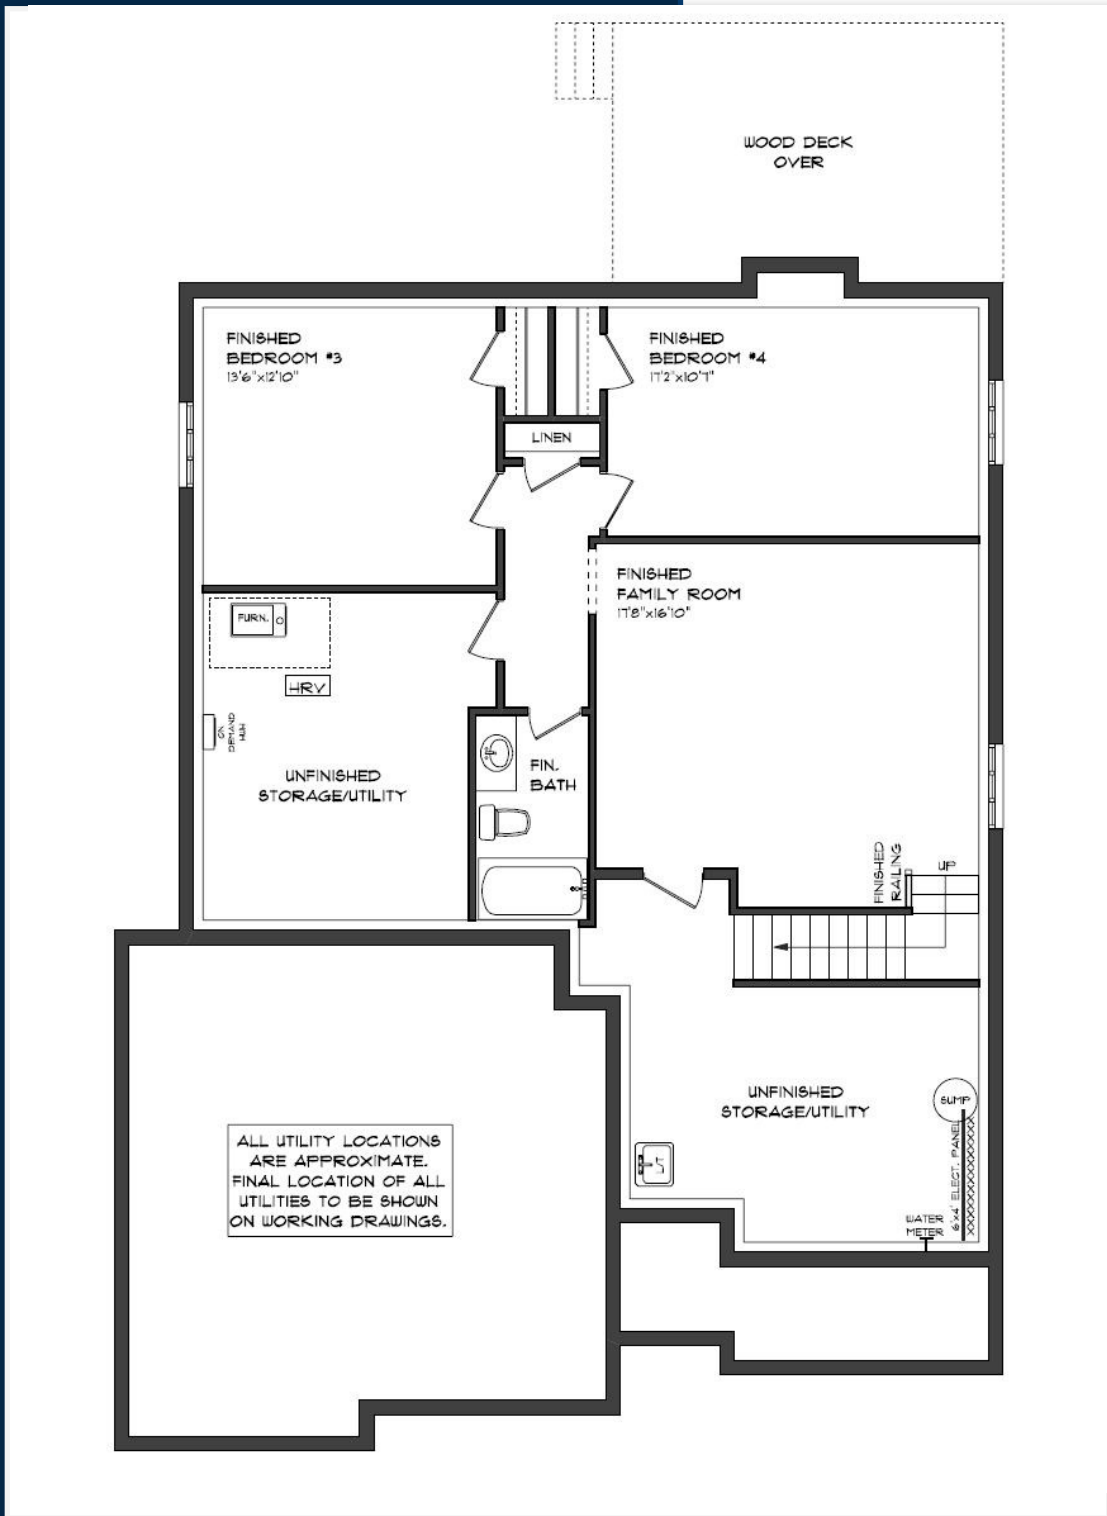

BASEMENT

15 BERARDI CRES., MOUNT ELGIN

- CARPET FLOORING
- AIR CONDITIONING
- GAS FURNACE WITH HRV
- HUMIDIFIER
- NEW HOME WARRANTY

BASEMENT:
APPROX 1047 SQFT

HAYHOE^{TM}
HOMES