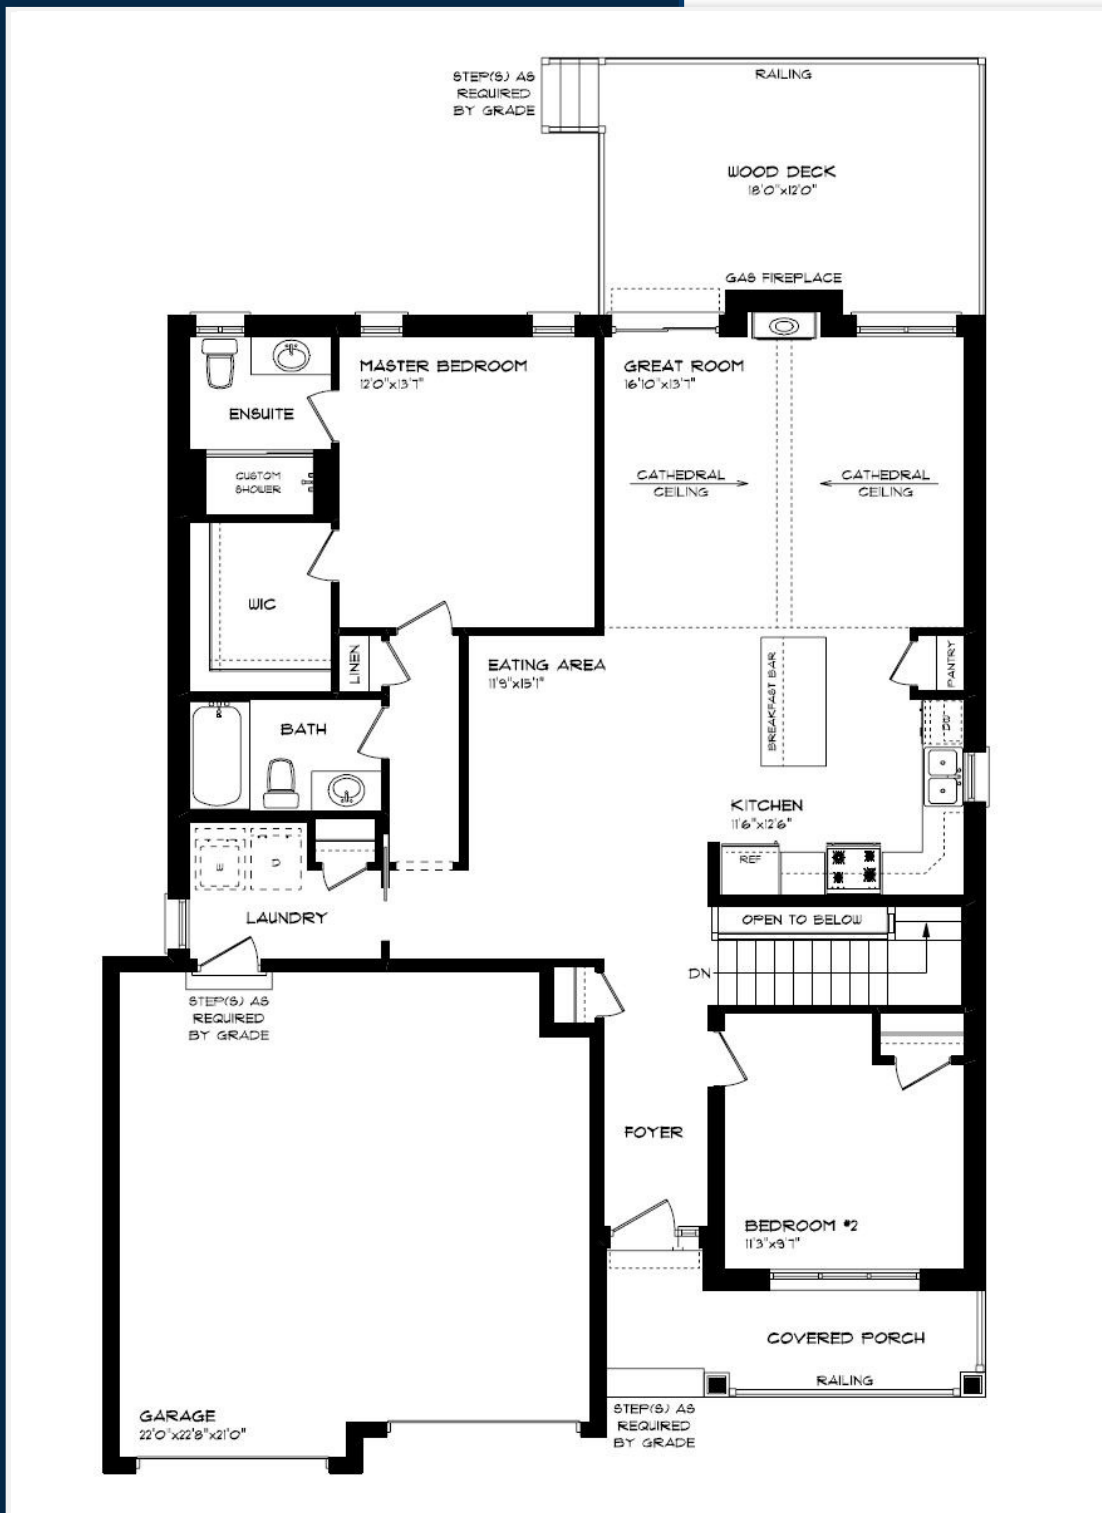

# MAIN FLOOR

15 BERARDI CRES., MOUNT ELGIN

- MAIN FLOOR LAUNDRY
- CUSTOM CABINETS & HOOD
- CUSTOM SHOWER
- GAS FIREPLACE
- LUXURY VINYL PLANK FLOORING
- QUARTZ COUNTERTOPS
- KITCHEN BACKSPLASH

MAIN FLOOR:  
APPROX 1429 SQFT